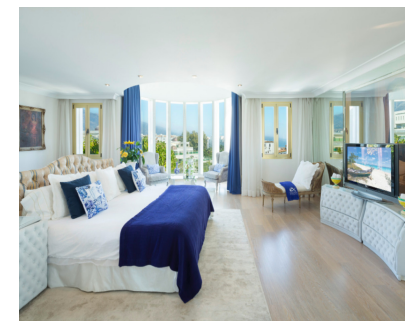

**Sales - Apartment - Puerto Banús**  
**24.000.000€**

**Ref.-ID: MIBGR3182194**

**Puerto Banús**

**Apartment**

**8**

**5.1**

**986 m2**

UNIQUE AND AWESOME PENTHOUSE IN PUERTO BANUS. Luxury beach front Apartment, The views are truly unique, the sea, coast and mountain ...VERY PRIVATE The luxurious apartment has 5 or 6 bedrooms, with 5 bathrooms and guest toilet. apartment equipped and furnished to the highest standard, 24 hour security, underground secure parking, individual lift, Magnificent entertaining rooms and a large terrace of more than 1,000 m2, with beautiful gardens and private pool, The complex has 24 hour security, and has a beautiful communal pool to enjoy unique holidays, just walk or cycle up the paved beach front to any number of beautiful beaches, restaurants, bars and into the buzzing Puerto Banus. in the best location place in Marbella. Ask for availability