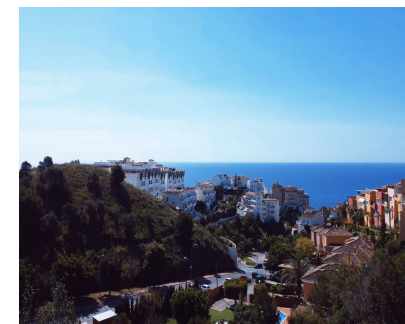

## Sales - Plot - Benalmadena Costa

**720.000€**

**Ref.-ID: MIBGR4193743**

**Benalmadena Costa**

**Plot**

**1991 m2**

UNIQUE INVESTMENT OPPORTUNITY in Benalmádena Costa. SITUATED in La Capellanía next to Reserva del Higuero. Totally surrounded by urbanised green areas. SEA VIEWS. Plot 400 metres from the beach of Carvajal. TO BUILD 1, 2 or 3 VILLAS. Land classified as type U1 single-family, several options to build, all of them with large gardens, swimming pools, terraces and independent garages. URBAN DATA Surface area: 1991 m2 Occupation: 25% 497m2 Buildable area: 0,38 756m2 Minimum plot to segregate: 600m2 CONTACT us without obligation to visit the property and obtain the technical and economic report of the investment. We provide FREE advice from our team of architects who will inform you of the different options to get the most out of the property. ABOUT BENALMADENA Located on the Costa del Sol, Benalmadena is one of the most attractive areas for property investment in Spain, thanks to its growing tourist and residential demand. With an excellent climate, quality beaches and a modern infrastructure, the town offers a high quality of life surrounded by the best services. The marina and the popular Paloma Park reinforce its attractiveness, while the development of new housing and tourist projects increases its long-term value. Benalmádena is an excellent option for investors looking to diversify their portfolio in an established and expanding destination. (\*) Real estate fees included in the sale price. Not included expenses inherent to the purchase such as ITP, AJD, notary, registry, etc.

**Setting**

- ✓ Suburban
- ✓ Beachside
- ✓ Close To Sea
- ✓ Close To Town

**Orientation**

- ✓ East
- ✓ South

**Condition**

- ✓ New Construction

**Pool**

- ✓ Private