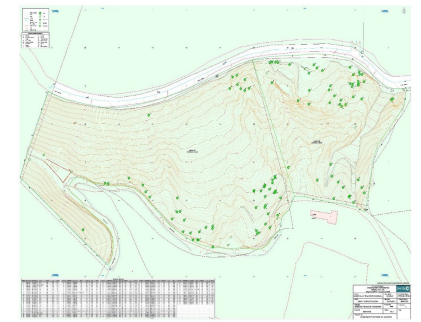

Sales - Plot - Benahavís
2.450.000€

Ref.-ID: MIBGR4753684

Benahavís

Plot

34506 m2

Undoubtedly one of the largest and most scenic residential plots available on the Costa del Sol - an extraordinary private estate of 34,506 m2, classified as rustic land, but with permission to build 1% above-ground habitable space, meaning that you could build the villa of your dreams in a 5* location, with all the privacy and outdoor space you could ever want. This is an exceptional opportunity. Please contact us for viewings and further information.

Orientation

✓ South

Views

✓ Sea

✓ Mountain

Security

✓ 24 Hour Security

Category