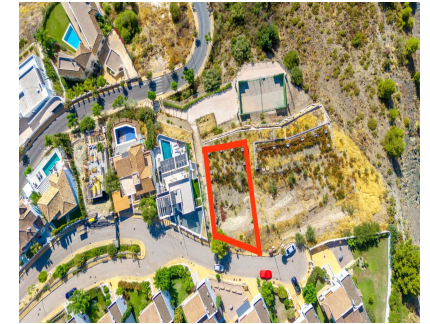

Sales - Plot - Benahavís  
375.000€

Ref.-ID: MIBGR4818628

Benahavís

Plot

 435 m2

 588 m2

Residential plot for sale in a gated community in Benahavís by La Alqueria. The plot is 588m2, west facing with open views to the golf. There is a basic construction project in place for a villa of 435m2. A fantastic plot in a privileged location close to local amenities, a short drive to the beach, Marbella and Puerto Banus.

**Setting**

- ✓ Close To Golf
- ✓ Close To Schools

**Orientation**

- ✓ West

**Views**

- ✓ Mountain
- ✓ Golf
- ✓ Country
- ✓ Panoramic
- ✓ Street

**Security**

- ✓ Gated Complex