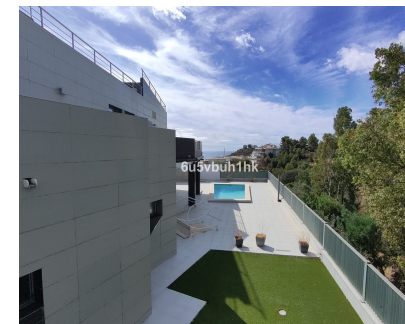

Sales - House - Benalmadena
1.100.000€

Ref.-ID: MIBGR4880557

Benalmadena

House

5

5

369 m2

778 m2

This spacious modern villa is located in a prime area of Benalmádena, near Xanit Hospital, and enjoys clear views toward a protected area where construction is not permitted, ensuring privacy and the tranquility of having hardly any nearby neighbors. The villa is distributed over three carefully designed levels. The main level, which is the lowest, houses the heart of the home with spacious, bright areas. This floor includes 4 bedrooms, two bathrooms, a living room with a separate dining area, a large independent kitchen, and direct access to the private pool, solarium areas, and artificial lawn—perfect for enjoying outdoor living. The middle floor features a garage with 80 square meters of storage space, with room for two cars and several motorbikes. This level also has a multipurpose area that can be adapted as an independent studio, a workspace, or even a private bar for hosting meetings and social events. The top floor is dedicated exclusively to the solarium, ideal for relaxing and enjoying the sea views and the Costa del Sol's climate. The villa is located in a community with wonderful neighbors and is very well connected, just 20 minutes from Málaga International Airport and 5 minutes by car from the Torrequebrada International Golf Course. Additionally, the area offers various paddle clubs and par-3 golf courses. A luxury within reach. Contact us to schedule a visit.