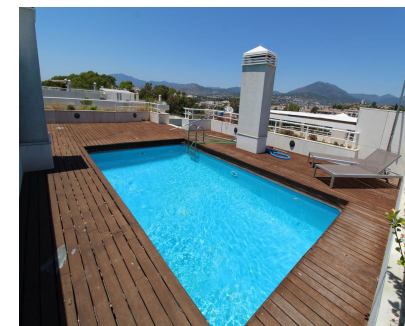

## Long Term Rental - Apartment - Puerto Banús 7.500€ / Month

Ref.-ID: MIBGR2750489

Puerto Banús

Apartment

4

4

220 m2

Luxury penthouse situated beach side of Puerto Banus, El Embrujo Banus is a complex of a mix of luxury 2 and 3 bedroom apartments and 4 penthouses. What makes this development unique is the exceptional build qualities inside and out of the properties. Facilities inside the complex include large outdoor swimming pool, a heated indoor swimming pool, gymnasium and sauna area. There are two lines of apartment blocks, with a choice of either East facing or West facing terraces. Whether you want morning or afternoon sun is easily achievable. The penthouses enjoy all day sun from their large roof top solarium.