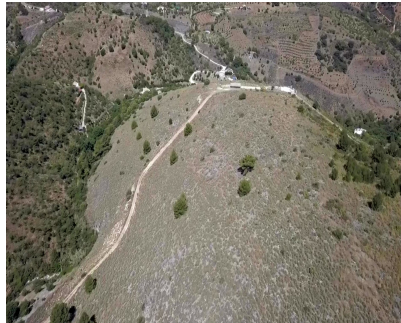

## Long Term Rental - Plot - Guaro 7.000€ / Month

Ref.-ID: MIBGR3491428

Guaro

Plot

158000 m2

Guaro escanCHA is a very large estate, located in the Natural area of the Sierra de las Nieves, a few meters from the entrance to the town of Guaro and only 15 minutes from the Coast. Land of dry land, very private and with 360° of Beautiful views, also the Bay of Malaga. Possibility of agricultural exploitation of Secano and endless possibilities.

### Views

- ✓ Sea
- ✓ Mountain
- ✓ Country
- ✓ Panoramic