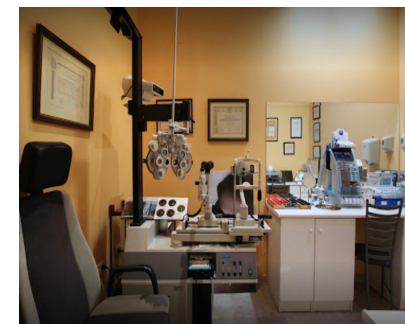

Long Term Rental - Commercial - Puerto Banús 2.000€ / Month

Ref.-ID: MIBGR3503482

Puerto Banús

Commercial

3

1

70 m2

Local in the heart of Puerto Banus. Available for long term rental and sale. Local in Puerto Banus, a whole space, deep and spacious. Wide showcase that allows the premises to have natural lighting. It includes interior storage. It is located in an area with a lot of traffic, and tourism throughout the year and in summer it is booming. It includes a bathroom. It is a multipurpose space, it adapts well to any business idea, be it shop, office, restaurant e. t. c. It is at street level and located in the center of Puerto Banus, close to many other businesses, a commercial area.