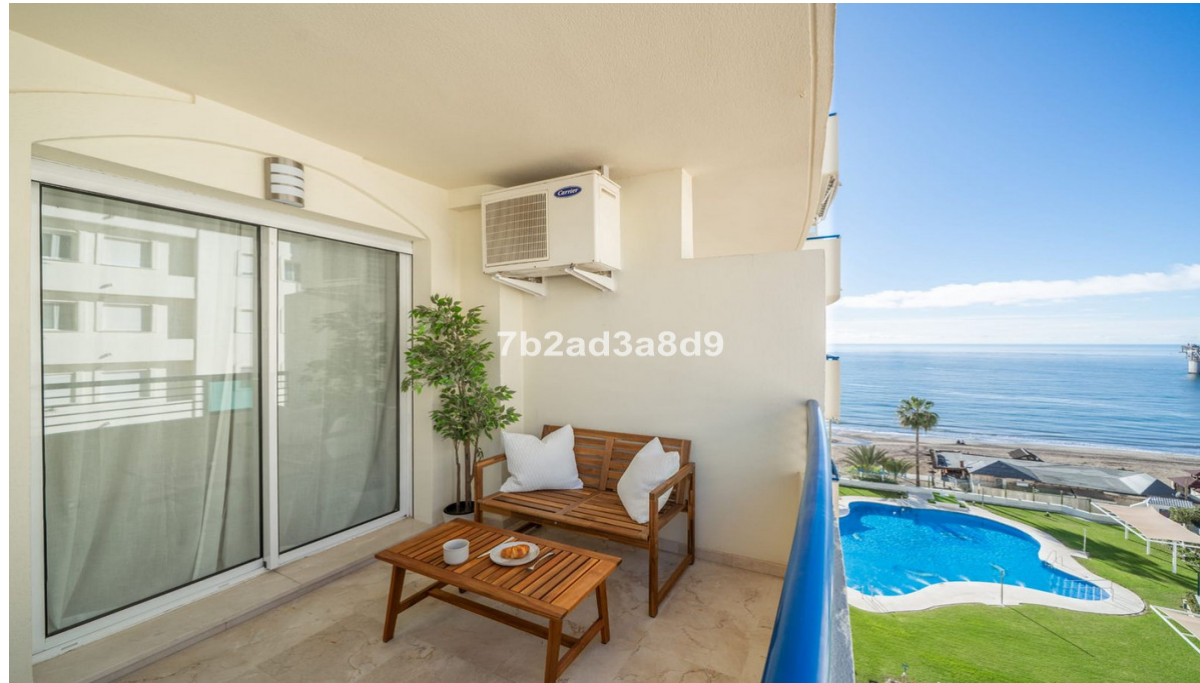

Long Term Rental - Apartment - Marbella 2.100€ / Month

Ref.-ID: MIBGR5355391

Marbella

Apartment

Wake up to the soothing sound of the waves in this beautiful beachfront apartment, perfectly designed for couples seeking comfort, style, and an exceptional location. The property offers access to a seafront swimming pool with panoramic views of the beach and the Mediterranean, creating the perfect setting to relax and unwind. Residents also benefit from an indoor garage with direct access, lift, security, and lifeguard service. Ideally located just a 5-minute walk from Marbella's city centre, the apartment combines tranquility with convenience, placing all amenities within easy reach. Inside, the apartment is fully equipped to the highest standards, featuring a modern kitchen with induction hob, oven, and kettle. The living space is designed for maximum comfort, with a high-quality sofa, premium mattress, and a Sony television. High-speed internet and Netflix are also included. Additional features include elegant marble flooring, air conditioning, double-glazed windows, electric shutters, video intercom, as well as a bathroom with bathtub, hairdryer, and ironing facilities. A perfect blend of luxury, comfort, and unbeatable beachfront living.

Orientation

- ✓ South West

Furniture

- ✓ Fully Furnished

Category

- ✓ Beachfront

Condition

- ✓ Excellent