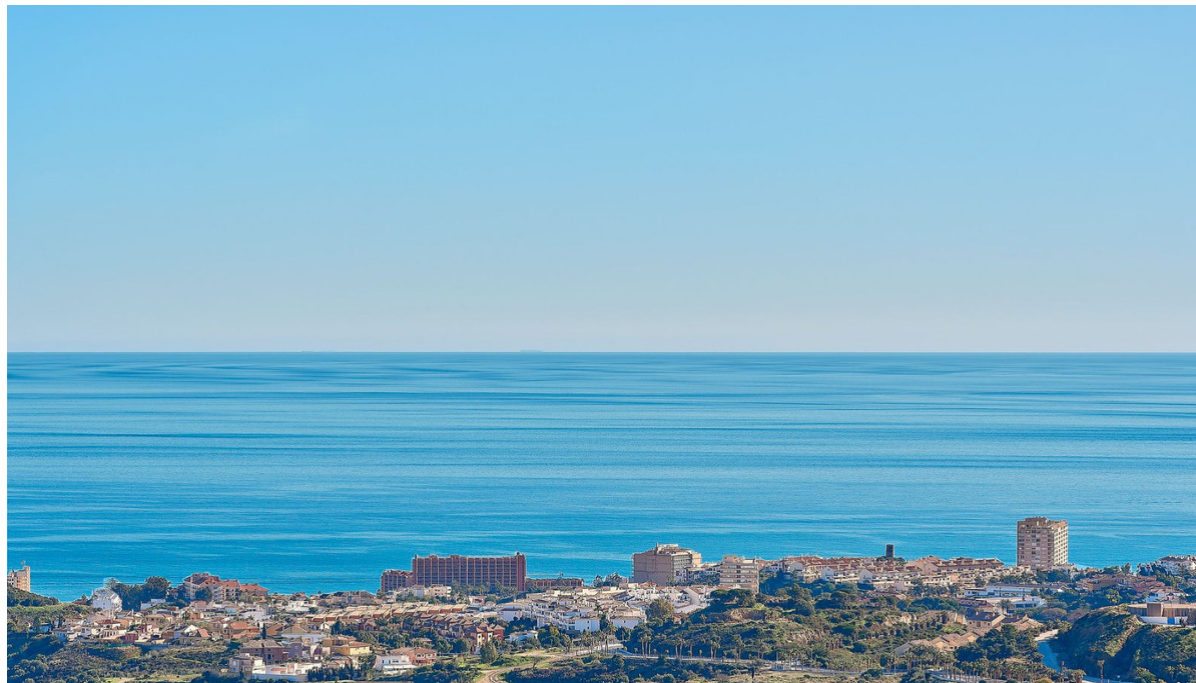

Sales - Plot - Benalmadena
3.800.000€

www.mibgroup.es
+34 662 58 96 58
info@mibgroup.es

Ref.-ID: MIBGR4566550

Benalmadena

Plot

4420 m2

Plot for sale in Benalmadena With Project and License Finalist land with frontal and panoramic views of the sea and the golf course in Benalmadena Plot area: 4,420 m2 / roof 3,010m2 / 31 Living. Typologies: Multi-family, exempt single-family, semi-detached and semi-detached The homes that are built on the land for sale will have frontal views of the sea and will never be covered because it borders the golf course.

Setting

- ✓ Close To Golf
- ✓ Close To Port
- ✓ Close To Shops
- ✓ Close To Sea
- ✓ Close To Town
- ✓ Close To Schools
- ✓ Close To Marina

Orientation

- ✓ South

Views

- ✓ Sea
- ✓ Golf

Category

- ✓ Investment