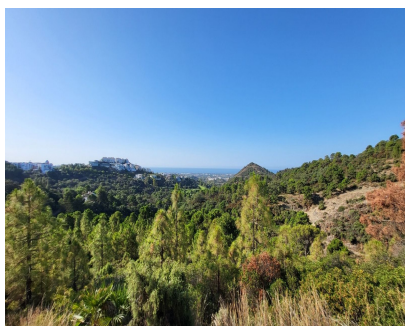

Sales - Plot - Benahavís
2.450.000€

www.mibgroup.es
+34 662 58 96 58
info@mibgroup.es

Ref.-ID: MIBGR4753684

Benahavís

Plot

34506 m2

Undoubtedly one of the largest and most scenic residential plots available on the Costa del Sol - an extraordinary private estate of 34,506 m2, classified as rustic land, but with permission to build 1% above-ground habitable space, meaning that you could build the villa of your dreams in a 5* location, with all the privacy and outdoor space you could ever want. This is an exceptional opportunity. Please contact us for viewings and further information.

Orientation

✓ South

Views

✓ Sea

✓ Mountain

Security

✓ 24 Hour Security

Category