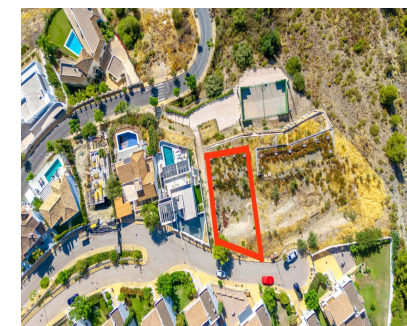

Sales - Plot - Benahavís
375.000€

www.mibgroup.es
+34 662 58 96 58
info@mibgroup.es

Ref.-ID: MIBGR4818628

Benahavís

Plot

 **435 m2**

 **588 m2**

Residential plot for sale in a gated community in Benahavis by La Alqueria. The plot is 588m2, west facing with open views to the golf. There is a basic construction project in place for a villa of 435m2. A fantastic plot in a privileged location close to local amenities, a short drive to the beach, Marbella and Puerto Banus.

Setting

- ✓ Close To Golf
- ✓ Close To Schools

Orientation

- ✓ West

Views

- ✓ Mountain
- ✓ Golf
- ✓ Country
- ✓ Panoramic
- ✓ Street

Security

- ✓ Gated Complex