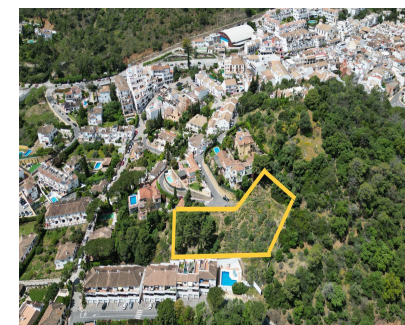

Sales - Plot - Benahavís
450.000€

www.mibgroup.es
+34 662 58 96 58
info@mibgroup.es

Ref.-ID: MIBGR5043061

Benahavís

Plot

3085 m2

Land for Sale in Benahavís Pueblo Discover this magnificent plot of 3085 m² in Benahavís Pueblo. This very private lot offers open mountain views. The location is unbeatable, as it is within walking distance of the town center. In addition, it has a license to build a villa, which facilitates the process of making your project a reality. Access is comfortable and is perfectly integrated into the urban road. Don't miss this unique opportunity to invest in a land that combines privacy, natural beauty and proximity to all services.