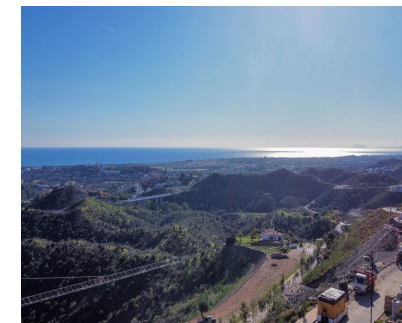

Sales - Plot - La Quinta
1.290.000€

www.mibgroup.es
+34 662 58 96 58
info@mibgroup.es

Ref.-ID: MIBGR5043712

La Quinta

Plot

 575 m2

 2103 m2

Prime south-facing plot with panoramic sea views with PLANNING PERMISSION AND PROJECT IN PLACE | Real de La Quinta, Benahavís. Set in one of the most privileged corners of the Costa del Sol, this generous 2,103 m² south-facing plot in the prestigious Real de La Quinta gated community is an unbeatable opportunity, whether you're looking to create a dream villa or planning a high-end resale investment project. Frontline to nature and overlooking the Mediterranean Sea, this build-ready plot promises endless sunshine and sweeping views of Gibraltar and the north African coastline, arguably some of the most incredible views you will ever see. Real de La Quinta is all about luxury resort living, offering: • a stunning central lake for water activities • a clubhouse with pool, gymnasium, spa and tennis facilities • a golf academy and an upcoming championship course • fine dining and wellness amenities • a 5-star hotel operated by a world-class hotel group This plot already has full planning permission approved by the Benahavís town hall, so you can commence the current, beautifully designed project, almost immediately. With a new entrance to Real de La Quinta under construction, offering direct access to Nueva Andalucía will soon cut journey times and boost connectivity to Puerto Banús, Marbella, and beyond. This is a rare chance to secure a top-tier plot in a setting where natural beauty, future growth and world-class amenities come together. An incredible opportunity to build, invest, or simply live an incredible life!