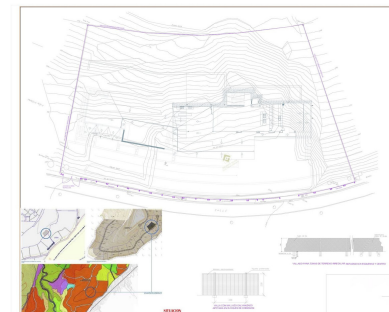

Sales - Plot - La Quinta
1.290.000€

www.mibgroup.es
+34 662 58 96 58
info@mibgroup.es

Ref.-ID: MIBGR5043712

La Quinta

Plot

 575 m2

 2103 m2

Prime south-facing plot with panoramic sea views with PLANNING PERMISSION AND PROJECT IN PLACE | Real de La Quinta, Benahavís. Set in one of the most privileged corners of the Costa del Sol, this generous 2,103 m² south-facing plot in the prestigious Real de La Quinta gated community is an unbeatable opportunity, whether you're looking to create a dream villa or planning a high-end resale investment project. Frontline to nature and overlooking the Mediterranean Sea, this build-ready plot promises endless sunshine and sweeping views of Gibraltar and the north African coastline, arguably some of the most incredible views you will ever see. Real de La Quinta is all about luxury resort living, offering: • a stunning central lake for water activities • a clubhouse with pool, gymnasium, spa and tennis facilities • a golf academy and an upcoming championship course • fine dining and wellness amenities • a 5-star hotel operated by a world-class hotel group This plot already has full planning permission approved by the Benahavís town hall, so you can commence the current, beautifully designed project, almost immediately. With a new entrance to Real de La Quinta under construction, offering direct access to Nueva Andalucía will soon cut journey times and boost connectivity to Puerto Banús, Marbella, and beyond. This is a rare chance to secure a top-tier plot in a setting where natural beauty, future growth and world-class amenities come together. An incredible opportunity to build, invest, or simply live an incredible life!