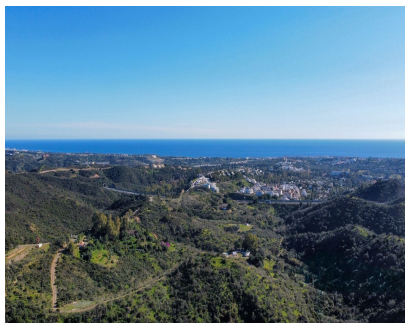

Sales - Plot - La Quinta
1.290.000€

www.mibgroup.es
+34 662 58 96 58
info@mibgroup.es

Ref.-ID: MIBGR5043712

La Quinta

Plot

 575 m2

 2103 m2

Prime south-facing plot with panoramic sea views with PLANNING PERMISSION AND PROJECT IN PLACE | Real de La Quinta, Benahavís. Set in one of the most privileged corners of the Costa del Sol, this generous 2,103 m² south-facing plot in the prestigious Real de La Quinta gated community is an unbeatable opportunity, whether you're looking to create a dream villa or planning a high-end resale investment project. Frontline to nature and overlooking the Mediterranean Sea, this build-ready plot promises endless sunshine and sweeping views of Gibraltar and the north African coastline, arguably some of the most incredible views you will ever see. Real de La Quinta is all about luxury resort living, offering: • a stunning central lake for water activities • a clubhouse with pool, gymnasium, spa and tennis facilities • a golf academy and an upcoming championship course • fine dining and wellness amenities • a 5-star hotel operated by a world-class hotel group This plot already has full planning permission approved by the Benahavís town hall, so you can commence the current, beautifully designed project, almost immediately. With a new entrance to Real de La Quinta under construction, offering direct access to Nueva Andalucía will soon cut journey times and boost connectivity to Puerto Banús, Marbella, and beyond. This is a rare chance to secure a top-tier plot in a setting where natural beauty, future growth and world-class amenities come together. An incredible opportunity to build, invest, or simply live an incredible life!