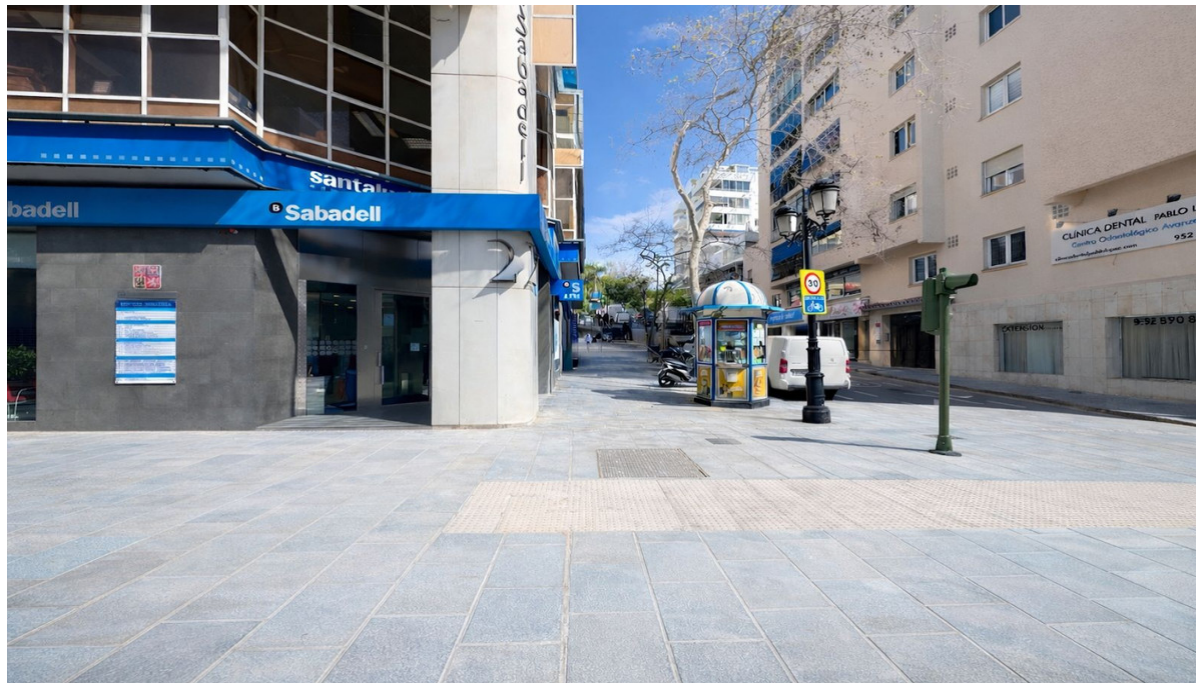

Ref.-ID: MIBGR5325103

Marbella

Commercial

Community: 1,992 EUR / year

IBI: 1,364 EUR / year

Rubbish: 130 EUR / year

144 m2