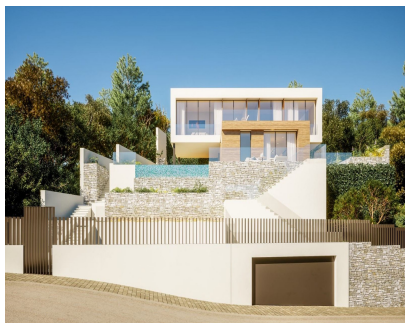

Sales - Plot - Benalmadena
325.000€

www.mibgroup.es
+34 662 58 96 58
info@mibgroup.es

Ref.-ID: MIBGR5396674

Benalmadena

Plot

664 m2

Exclusive Sea View Development Opportunity in Santangelo, Benalmádena A rare investment opportunity for clients seeking privacy, exclusivity, and a fast-track luxury lifestyle project on the Costa del Sol. Located in the prestigious residential area of Benalmádena, in the highly sought-after Santangelo district, these exceptional building plots offer breathtaking protected panoramic sea views across the Mediterranean coastline. Available Plots 664 m² plot — €325,000 1,500 m² plot — €525,000 Both plots are perfectly positioned to maximize sunlight, privacy, and uninterrupted open sea views that cannot be blocked by future construction. Key Advantages: Premium elevated location in Santangelo Protected panoramic Mediterranean sea views Ready-to-build urban plots Excellent access to Málaga Airport, beaches, golf courses, and international schools Ideal for contemporary luxury villa development High investment and resale potential Peaceful residential environment with excellent infrastructure Fast-Track Luxury Living These plots are development-ready, allowing buyers to move efficiently from acquisition to construction. With the right project management and licensing process, it is possible to design, build, and move into your dream villa within approximately 12 months. Imagine waking up every morning to endless blue horizons, spectacular sunsets, and the elegance of Costa del Sol living — all from your own tailor-made contemporary villa. Perfect for: Private luxury residence Holiday home High-end rental investment Boutique development project Santangelo continues to be one of the most promising residential zones in Benalmádena, combining tranquility, accessibility, and long-term value growth in one of Southern Spain's most desirable coastal destinations. Please contact us for details!