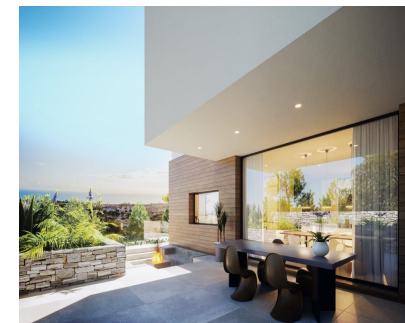

Sales - Plot - Benalmadena
325.000€

www.mibgroup.es
+34 662 58 96 58
info@mibgroup.es

Ref.-ID: MIBGR5396674

Benalmadena

Plot

664 m2

Exclusive Sea View Development Opportunity in Santangelo, Benalmádena A rare investment opportunity for clients seeking privacy, exclusivity, and a fast-track luxury lifestyle project on the Costa del Sol. Located in the prestigious residential area of Benalmádena, in the highly sought-after Santangelo district, these exceptional building plots offer breathtaking protected panoramic sea views across the Mediterranean coastline. Available Plots 664 m² plot — €325,000 1,500 m² plot — €525,000 Both plots are perfectly positioned to maximize sunlight, privacy, and uninterrupted open sea views that cannot be blocked by future construction. Key Advantages: Premium elevated location in Santangelo Protected panoramic Mediterranean sea views Ready-to-build urban plots Excellent access to Málaga Airport, beaches, golf courses, and international schools Ideal for contemporary luxury villa development High investment and resale potential Peaceful residential environment with excellent infrastructure Fast-Track Luxury Living These plots are development-ready, allowing buyers to move efficiently from acquisition to construction. With the right project management and licensing process, it is possible to design, build, and move into your dream villa within approximately 12 months. Imagine waking up every morning to endless blue horizons, spectacular sunsets, and the elegance of Costa del Sol living — all from your own tailor-made contemporary villa. Perfect for: Private luxury residence Holiday home High-end rental investment Boutique development project Santangelo continues to be one of the most promising residential zones in Benalmádena, combining tranquility, accessibility, and long-term value growth in one of Southern Spain's most desirable coastal destinations. Please contact us for details!