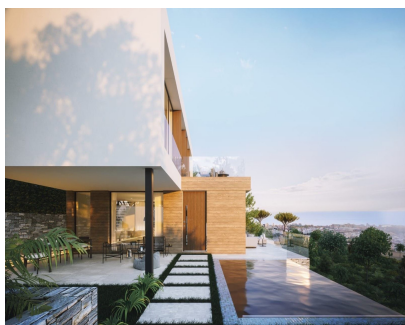

Sales - Plot - Benalmadena
325.000€

www.mibgroup.es
+34 662 58 96 58
info@mibgroup.es

Ref.-ID: MIBGR5396674

Benalmadena

Plot

664 m2

Exclusive Sea View Development Opportunity in Santangelo, Benalmádena A rare investment opportunity for clients seeking privacy, exclusivity, and a fast-track luxury lifestyle project on the Costa del Sol. Located in the prestigious residential area of Benalmádena, in the highly sought-after Santangelo district, these exceptional building plots offer breathtaking protected panoramic sea views across the Mediterranean coastline. Available Plots 664 m² plot — €325,000 1,500 m² plot — €525,000 Both plots are perfectly positioned to maximize sunlight, privacy, and uninterrupted open sea views that cannot be blocked by future construction. Key Advantages: Premium elevated location in Santangelo Protected panoramic Mediterranean sea views Ready-to-build urban plots Excellent access to Málaga Airport, beaches, golf courses, and international schools Ideal for contemporary luxury villa development High investment and resale potential Peaceful residential environment with excellent infrastructure Fast-Track Luxury Living These plots are development-ready, allowing buyers to move efficiently from acquisition to construction. With the right project management and licensing process, it is possible to design, build, and move into your dream villa within approximately 12 months. Imagine waking up every morning to endless blue horizons, spectacular sunsets, and the elegance of Costa del Sol living — all from your own tailor-made contemporary villa. Perfect for: Private luxury residence Holiday home High-end rental investment Boutique development project Santangelo continues to be one of the most promising residential zones in Benalmádena, combining tranquility, accessibility, and long-term value growth in one of Southern Spain's most desirable coastal destinations. Please contact us for details!