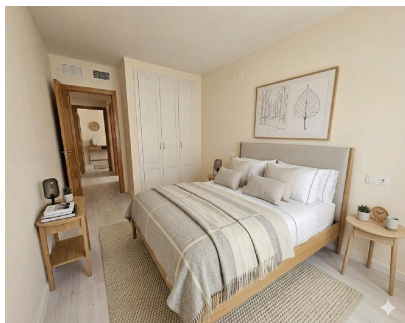

Sales - Apartment - Benalmadena Costa
322.000€

www.mibgroup.es
+34 662 58 96 58
info@mibgroup.es

Ref.-ID: MIBGR5426449

Benalmadena Costa

Apartment

Discover this beautiful apartment located in the prime area of Benalmádena Costa, where sun and sand are an integral part of everyday life. With a built area of 69.52 m2 and a usable area of 53 m2, this property features a cozy single bedroom that perfectly suits your needs. Relax on its private 10 m2 terrace while enjoying the Mediterranean climate. This charming home not only offers interior comfort but also exclusive access to fantastic amenities such as a communal swimming pool, perfect for sunny days. The complex is surrounded by everything you need: shopping centers for your daily needs, nearby schools ideal for young families, and children's play areas perfect for outdoor fun. Furthermore, you can explore the beautiful mountains that surround the town; a perfect natural oasis after a few hours in the sun or after strolling along its golden beaches. This is a unique opportunity! Don't wait any longer! Come and live near the sea. Please note that our agency fees are already included in the sale price, so you will not have to pay any additional costs for management or real estate advice. In compliance with Decree 218/2005 of the Andalusian Regional Government, dated October 11, please be advised that notary fees, registration fees, property transfer tax (ITP), and other expenses related to the purchase are not included in the price. The information provided is for guidance only, is not legally binding, and has no contractual value. This information may have been modified and not yet updated. We suggest you contact the company to obtain the latest information and/or confirm the details presented here.