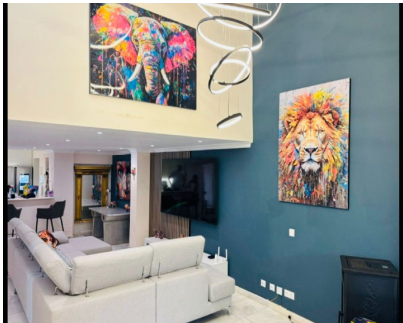

Short Term Rental - House - Marbella
4.900€ / Week

www.mibgroup.es
+34 662 58 96 58
info@mibgroup.es

Ref.-ID: MIBGR5189281

Marbella

House

4

2

243 m2

413 m2

Location, Location, Location! Just steps from the beach and a five-minute walk from the iconic Puerto Banús Marina, this villa enjoys one of the most sought-after addresses on Marbella's Golden Mile. Combining modern comfort with timeless Mediterranean charm, this villa is perfect for families or groups seeking luxury, privacy, and convenience. The villa features four beautifully appointed bedrooms and two bathrooms, thoughtfully designed for relaxation and comfort. The master suite offers two private balconies — one south-facing with mountain views and one north-facing overlooking the sea — plus an ensuite bathroom with a whirlpool bath for a touch of indulgence. The open-plan living and dining area leads into a fully equipped kitchen with a large American-style fridge-freezer and everything you need for home cooking or entertaining. Enjoy Marbella's year-round sunshine in the villa's private outdoor oasis, complete with a swimming pool, BBQ area, games zone, and lush mature gardens. Whether you're dining al fresco or lounging by the pool, every corner is designed for relaxation.