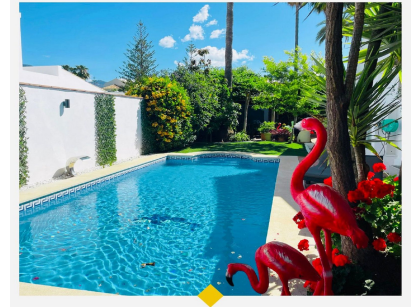

Short Term Rental - House - Marbella
4.900€ / Week

www.mibgroup.es
+34 662 58 96 58
info@mibgroup.es

Ref.-ID: MIBGR5189281

Marbella

House

4

2

243 m2

413 m2

Location, Location, Location! Just steps from the beach and a five-minute walk from the iconic Puerto Banús Marina, this villa enjoys one of the most sought-after addresses on Marbella's Golden Mile. Combining modern comfort with timeless Mediterranean charm, this villa is perfect for families or groups seeking luxury, privacy, and convenience. The villa features four beautifully appointed bedrooms and two bathrooms, thoughtfully designed for relaxation and comfort. The master suite offers two private balconies — one south-facing with mountain views and one north-facing overlooking the sea — plus an ensuite bathroom with a whirlpool bath for a touch of indulgence. The open-plan living and dining area leads into a fully equipped kitchen with a large American-style fridge-freezer and everything you need for home cooking or entertaining. Enjoy Marbella's year-round sunshine in the villa's private outdoor oasis, complete with a swimming pool, BBQ area, games zone, and lush mature gardens. Whether you're dining al fresco or lounging by the pool, every corner is designed for relaxation.