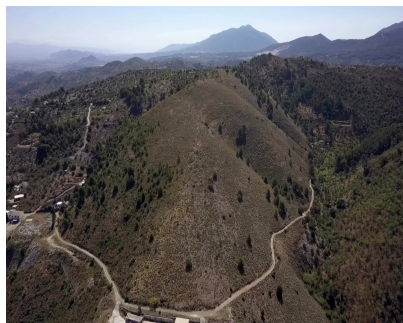

Long Term Rental - Plot - Guaro
7.000€ / Month

www.mibgroup.es
+34 662 58 96 58
info@mibgroup.es

Ref.-ID: MIBGR3491428

Guaro

Plot

158000 m2

Guaro escanča is a very large estate, located in the Natural area of the Sierra de las Nieves, a few meters from the entrance to the town of Guaro and only 15 minutes from the Coast. Land of dry land, very private and with 360° of Beautiful views, also the Bay of Malaga. Possibility of agricultural exploitation of Secano and endless possibilities.

Orientation

- ✓ North
- ✓ North East
- ✓ East
- ✓ South East
- ✓ South
- ✓ South West
- ✓ West
- ✓ North West

Views

- ✓ Sea
- ✓ Mountain
- ✓ Country
- ✓ Panoramic

Category

- ✓ Distressed
- ✓ Investment
- ✓ Reduced