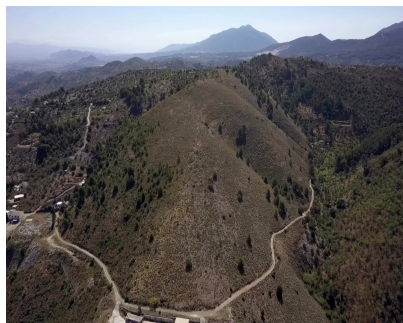

Long Term Rental - Plot - Guaro
7.000€ / Month

www.mibgroup.es
+34 662 58 96 58
info@mibgroup.es

Ref.-ID: MIBGR3491428

Guaro

Plot

158000 m2

Guaro escanCHA is a very large estate, located in the Natural area of the Sierra de las Nieves, a few meters from the entrance to the town of Guaro and only 15 minutes from the Coast. Land of dry land, very private and with 360° of Beautiful views, also the Bay of Malaga. Possibility of agricultural exploitation of Secano and endless possibilities.

Orientation

- ✓ North
- ✓ North East
- ✓ East
- ✓ South East
- ✓ South
- ✓ South West
- ✓ West
- ✓ North West

Views

- ✓ Sea
- ✓ Mountain
- ✓ Country
- ✓ Panoramic

Category

- ✓ Distressed
- ✓ Investment
- ✓ Reduced