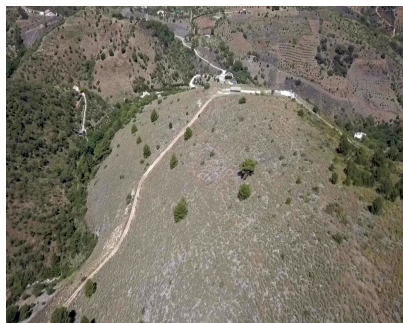

Long Term Rental - Plot - Guaro
7.000€ / Month

www.mibgroup.es
+34 662 58 96 58
info@mibgroup.es

Ref.-ID: MIBGR3491428

Guaro

Plot

158000 m2

Guaro escanCHA is a very large estate, located in the Natural area of the Sierra de las Nieves, a few meters from the entrance to the town of Guaro and only 15 minutes from the Coast. Land of dry land, very private and with 360° of Beautiful views, also the Bay of Malaga. Possibility of agricultural exploitation of Secano and endless possibilities.

Orientation

- ✓ North
- ✓ North East
- ✓ East
- ✓ South East
- ✓ South
- ✓ South West
- ✓ West
- ✓ North West

Views

- ✓ Sea
- ✓ Mountain
- ✓ Country
- ✓ Panoramic

Category

- ✓ Distressed
- ✓ Investment
- ✓ Reduced