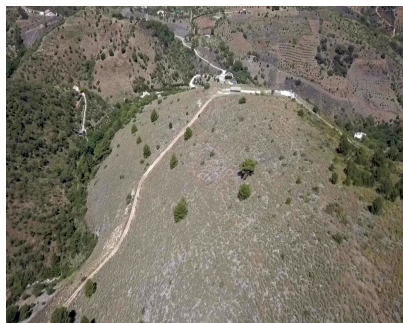

Long Term Rental - Plot - Guaro
7.000€ / Month

www.mibgroup.es
+34 662 58 96 58
info@mibgroup.es

Ref.-ID: MIBGR3491428

Guaro

Plot

158000 m2

Guaro escanča is a very large estate, located in the Natural area of the Sierra de las Nieves, a few meters from the entrance to the town of Guaro and only 15 minutes from the Coast. Land of dry land, very private and with 360° of Beautiful views, also the Bay of Malaga. Possibility of agricultural exploitation of Secano and endless possibilities.

Orientation

- ✓ North
- ✓ North East
- ✓ East
- ✓ South East
- ✓ South
- ✓ South West
- ✓ West
- ✓ North West

Views

- ✓ Sea
- ✓ Mountain
- ✓ Country
- ✓ Panoramic

Category

- ✓ Distressed
- ✓ Investment
- ✓ Reduced