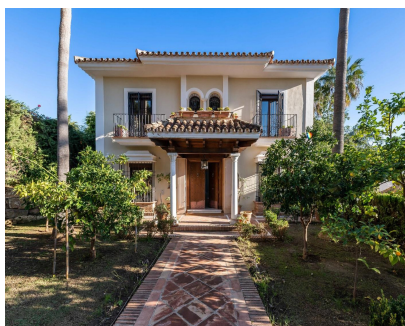

Long Term Rental - House - Río Real
7.500€ / Month

www.mibgroup.es
+34 662 58 96 58
info@mibgroup.es

Ref.-ID: MIBGR5211316

Río Real

House

7

7.5

502 m2

976 m2

Panoramic sea and valley views Located in one of the most prestigious areas of East Marbella, this elegant three-storey villa offers generous spaces, comfort and breathtaking open views over the Río Real valley. The property is distributed as follows: Ground floor: indoor garage for 2 vehicles, staff bedroom with full bathroom, a spacious living room with fireplace and direct access to the garden and private pool, plus an en-suite bedroom adapted for people with reduced mobility, also with access to the exterior. The garden includes a covered porch and sunny areas with total privacy. Main floor: entrance hall, fully equipped kitchen with dining area and laundry room, guest toilet, an additional bedroom and an elegant living-dining room with access to a large terrace with spectacular views. Upper floor: four en-suite bedrooms, two of them with private terraces and panoramic views. The villa offers outdoor parking for 4 cars and a closed garage for 2 cars, as well as the option to rent furnished or unfurnished. A perfect property for those seeking exclusivity, space and the serenity of Río Real, just minutes away from Marbella centre, the beach and the renowned golf course.