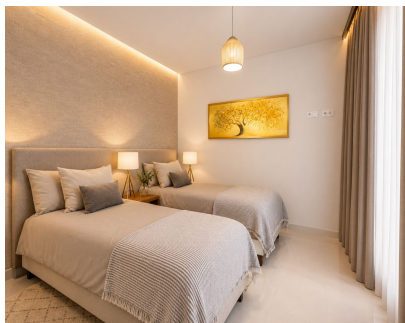

**Long Term Rental - Apartment - Atalaya**  
**3.600€ / Month**

**www.mibgroup.es**  
**+34 662 58 96 58**  
**info@mibgroup.es**

**Ref.-ID: MIBGR5264239**

**Atalaya**

**Apartment**

Middle Floor Apartment, Atalaya, Costa del Sol. 2 Bedrooms, 2 Bathrooms, Built 103 m<sup>2</sup>, Terrace 25 m<sup>2</sup>. Setting : Frontline Golf, Close To Golf, Close To Shops, Close To Schools, Urbanisation. Orientation : South, South West. Condition : Excellent, New Construction. Pool : Communal, Children`s Pool. Climate Control : Air Conditioning, Hot A/C, Cold A/C, U/F/H Bathrooms. Views : Sea, Mountain, Golf, Country, Garden, Pool. Features : Covered Terrace, Lift, Fitted Wardrobes, Private Terrace, Solarium, Satellite TV, WiFi, Gym, Sauna, Storage Room, Utility Room, Ensuite Bathroom, Jacuzzi, Double Glazing, 24 Hour Reception, Fiber Optic. Furniture : Fully Furnished. Kitchen : Kitchen-Lounge. Security : Gated Complex, Electric Blinds, Entry Phone, Alarm System. Parking : Garage, Private. Utilities : Electricity. Category : Golf, Holiday Homes, Luxury, Contemporary.