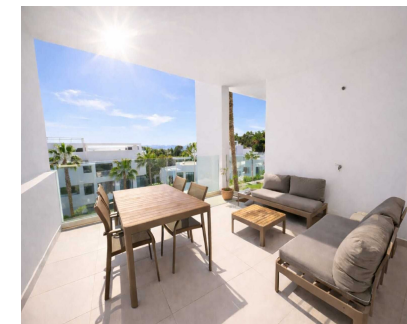

**Long Term Rental - Apartment - Atalaya**  
**3.600€ / Month**

**www.mibgroup.es**  
**+34 662 58 96 58**  
**info@mibgroup.es**

**Ref.-ID: MIBGR5264239**

**Atalaya**

**Apartment**

Middle Floor Apartment, Atalaya, Costa del Sol. 2 Bedrooms, 2 Bathrooms, Built 103 m<sup>2</sup>, Terrace 25 m<sup>2</sup>. Setting : Frontline Golf, Close To Golf, Close To Shops, Close To Schools, Urbanisation. Orientation : South, South West. Condition : Excellent, New Construction. Pool : Communal, Children`s Pool. Climate Control : Air Conditioning, Hot A/C, Cold A/C, U/F/H Bathrooms. Views : Sea, Mountain, Golf, Country, Garden, Pool. Features : Covered Terrace, Lift, Fitted Wardrobes, Private Terrace, Solarium, Satellite TV, WiFi, Gym, Sauna, Storage Room, Utility Room, Ensuite Bathroom, Jacuzzi, Double Glazing, 24 Hour Reception, Fiber Optic. Furniture : Fully Furnished. Kitchen : Kitchen-Lounge. Security : Gated Complex, Electric Blinds, Entry Phone, Alarm System. Parking : Garage, Private. Utilities : Electricity. Category : Golf, Holiday Homes, Luxury, Contemporary.