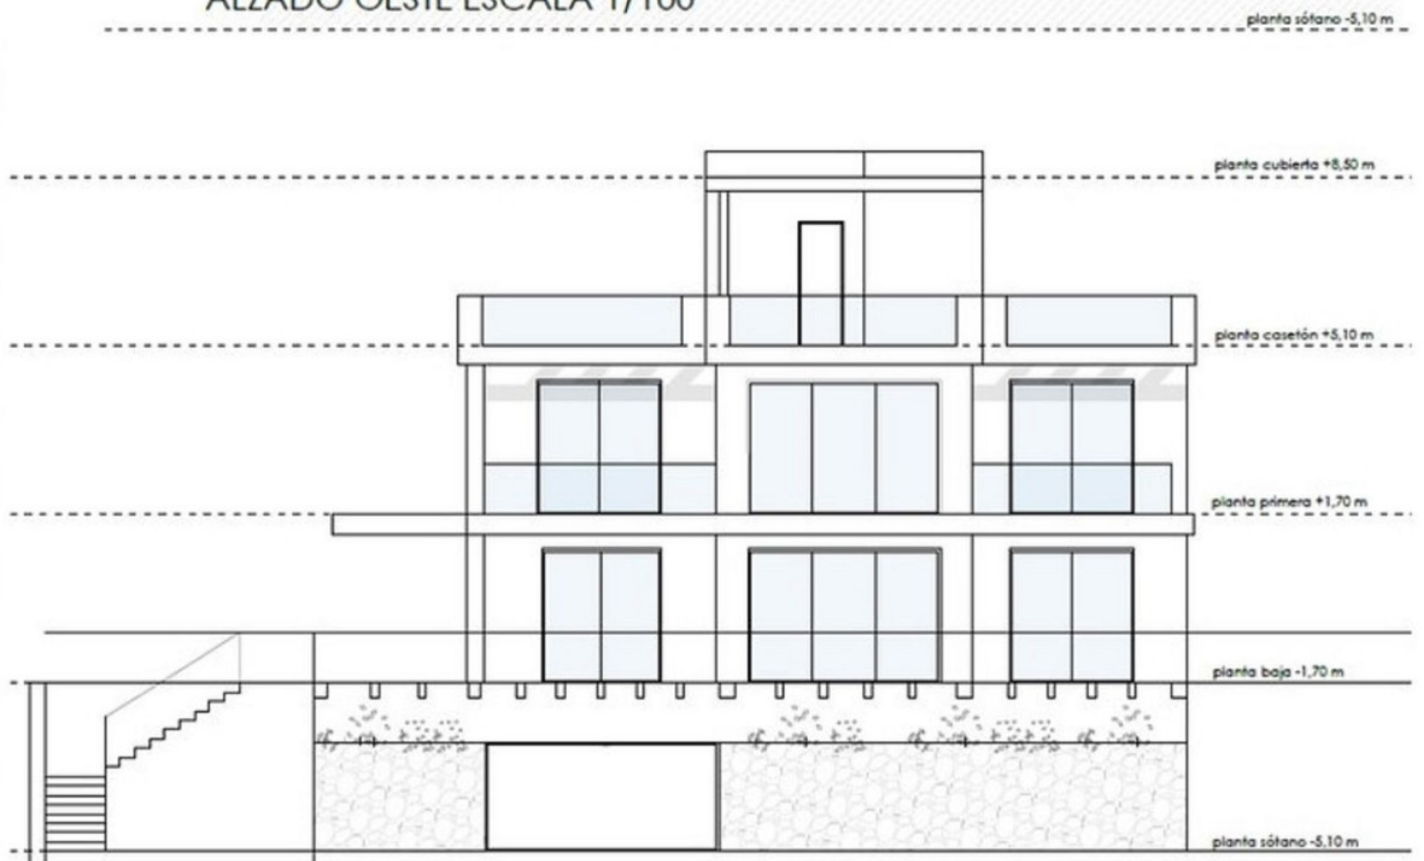

Sales - Plot - Elviria

530.000€

Elviria

Plot

1088 m2

Residential plot in Elviria, in the well-known area of Santa María Golf, just a step away from the golf course and all amenities, well-connected and only minutes away from Marbella and Puerto Banús, as well as the beach. It has access from two streets. With a building capacity of 30%, suitable for an individual villa of 7.5m in height, allowing for a construction of 326m2 + basement + terraces + porches. There is an available project with license, for the construction of a total of 484.53m2 villa spanning 4 floors. The main floor would feature the entrance with access to a spacious open-style living and dining room with a kitchen, laundry room, and large windows leading directly to the terraces, gardens, and swimming pool. It would also include two bedrooms and two bathrooms, a dressing room, and access to the first floor via the staircase or elevator, where there would be three more bedrooms and two bathrooms, all with dressing rooms and terraces. Furthermore, from this floor, there would be access to a large solarium with a chill-out area, BBQ, jacuzzi, and incredible panoramic views. The basement would include a gym, bathroom, cinema room, wine cellar, and a private garage for multiple cars. Additionally, there would be two interior courtyards providing natural light, making it very bright. The exterior areas would be surrounded by gardens and a swimming pool with covered and uncovered terrace areas.

Fecha de la imagen: ago 2022 © 2023 Google

Fecha de la imagen: ago 2022 © 2023 Google España Términos Privacidad

ALZADO ESTE ESCALA 1/100

ALZADO OESTE ESCALA 1/100

PLANTA PRIMERA ESCALA 1/100

PLANTA BAJA ESCALA 1/100

PLANTA SÓTANO ESCALA 1/100