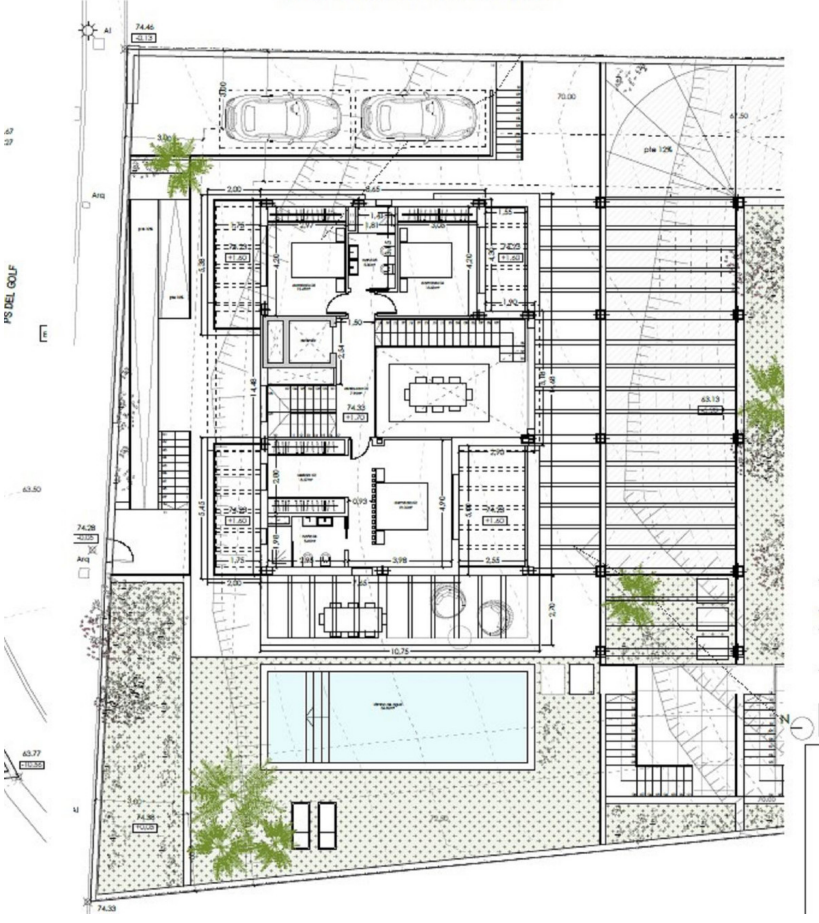

Sales - Plot - Elviria

530.000€

Elviria

Plot

1088 m2

Residential plot in Elviria, in the well-known area of Santa María Golf, just a step away from the golf course and all amenities, well-connected and only minutes away from Marbella and Puerto Banús, as well as the beach. It has access from two streets. With a building capacity of 30%, suitable for an individual villa of 7.5m in height, allowing for a construction of 326m2 + basement + terraces + porches. There is an available project with license, for the construction of a total of 484.53m2 villa spanning 4 floors. The main floor would feature the entrance with access to a spacious open-style living and dining room with a kitchen, laundry room, and large windows leading directly to the terraces, gardens, and swimming pool. It would also include two bedrooms and two bathrooms, a dressing room, and access to the first floor via the staircase or elevator, where there would be three more bedrooms and two bathrooms, all with dressing rooms and terraces. Furthermore, from this floor, there would be access to a large solarium with a chill-out area, BBQ, jacuzzi, and incredible panoramic views. The basement would include a gym, bathroom, cinema room, wine cellar, and a private garage for multiple cars. Additionally, there would be two interior courtyards providing natural light, making it very bright. The exterior areas would be surrounded by gardens and a swimming pool with covered and uncovered terrace areas.

Fecha de la imagen: ago 2022 © 2023 Google

Fecha de la imagen: ago 2022 © 2023 Google España Términos Privacidad

ALZADO ESTE ESCALA 1/100

ALZADO OESTE ESCALA 1/100

PLANTA PRIMERA ESCALA 1/100

PLANTA BAJA ESCALA 1/100

PLANTA SÓTANO ESCALA 1/100