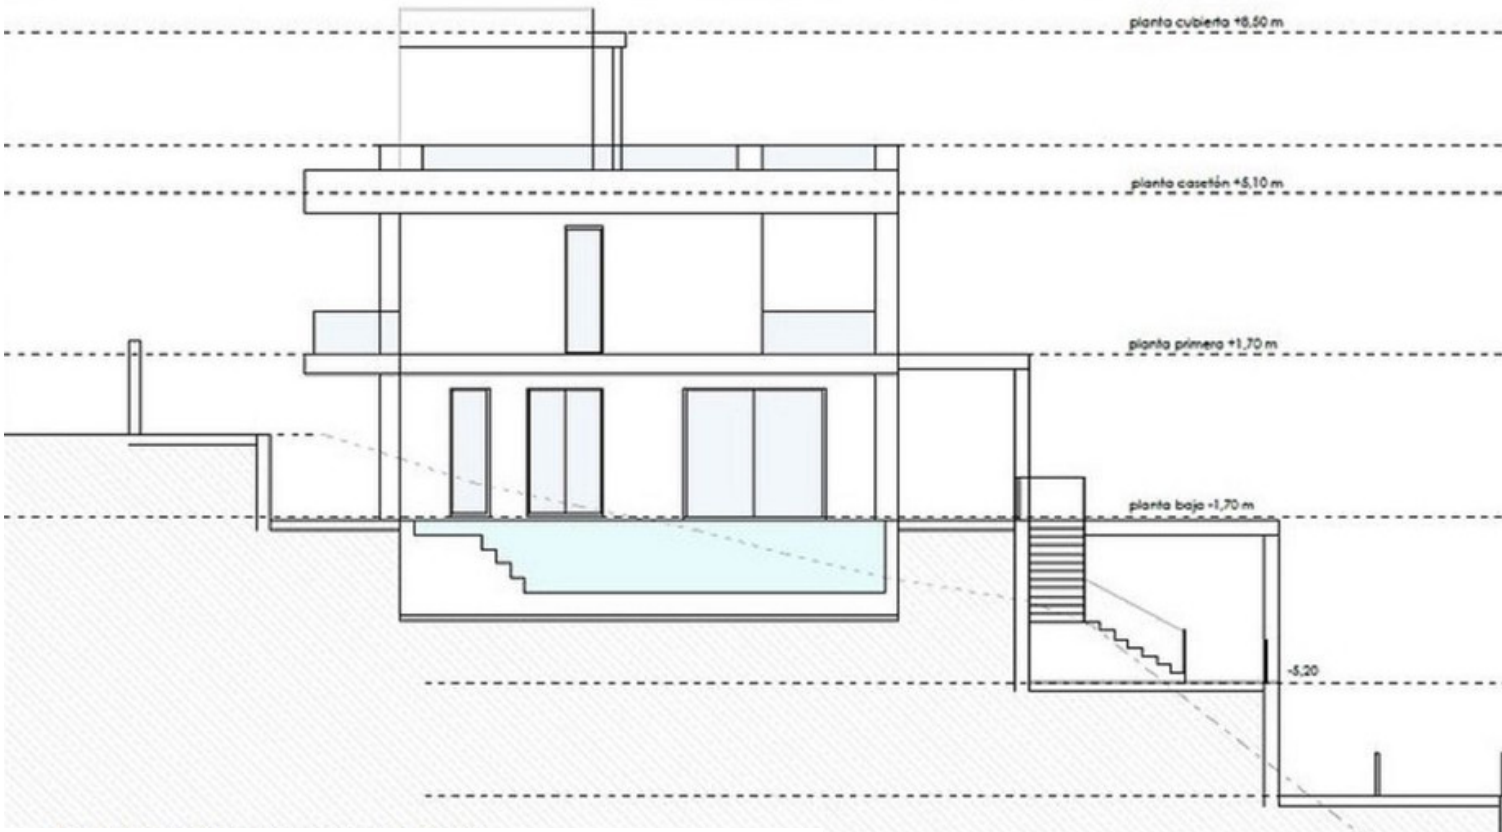

Sales - Plot - Elviria

530.000€

Elviria

Plot

1088 m2

Residential plot in Elviria, in the well-known area of Santa María Golf, just a step away from the golf course and all amenities, well-connected and only minutes away from Marbella and Puerto Banús, as well as the beach. It has access from two streets. With a building capacity of 30%, suitable for an individual villa of 7.5m in height, allowing for a construction of 326m2 + basement + terraces + porches. There is an available project with license, for the construction of a total of 484.53m2 villa spanning 4 floors. The main floor would feature the entrance with access to a spacious open-style living and dining room with a kitchen, laundry room, and large windows leading directly to the terraces, gardens, and swimming pool. It would also include two bedrooms and two bathrooms, a dressing room, and access to the first floor via the staircase or elevator, where there would be three more bedrooms and two bathrooms, all with dressing rooms and terraces. Furthermore, from this floor, there would be access to a large solarium with a chill-out area, BBQ, jacuzzi, and incredible panoramic views. The basement would include a gym, bathroom, cinema room, wine cellar, and a private garage for multiple cars. Additionally, there would be two interior courtyards providing natural light, making it very bright. The exterior areas would be surrounded by gardens and a swimming pool with covered and uncovered terrace areas.

Fecha de la imagen: ago 2022 © 2023 Google

Fecha de la imagen: ago 2022 © 2023 Google España Términos Privacidad

ALZADO ESTE ESCALA 1/100

ALZADO OESTE ESCALA 1/100

PLANTA PRIMERA ESCALA 1/100

PLANTA BAJA ESCALA 1/100

PLANTA SÓTANO ESCALA 1/100