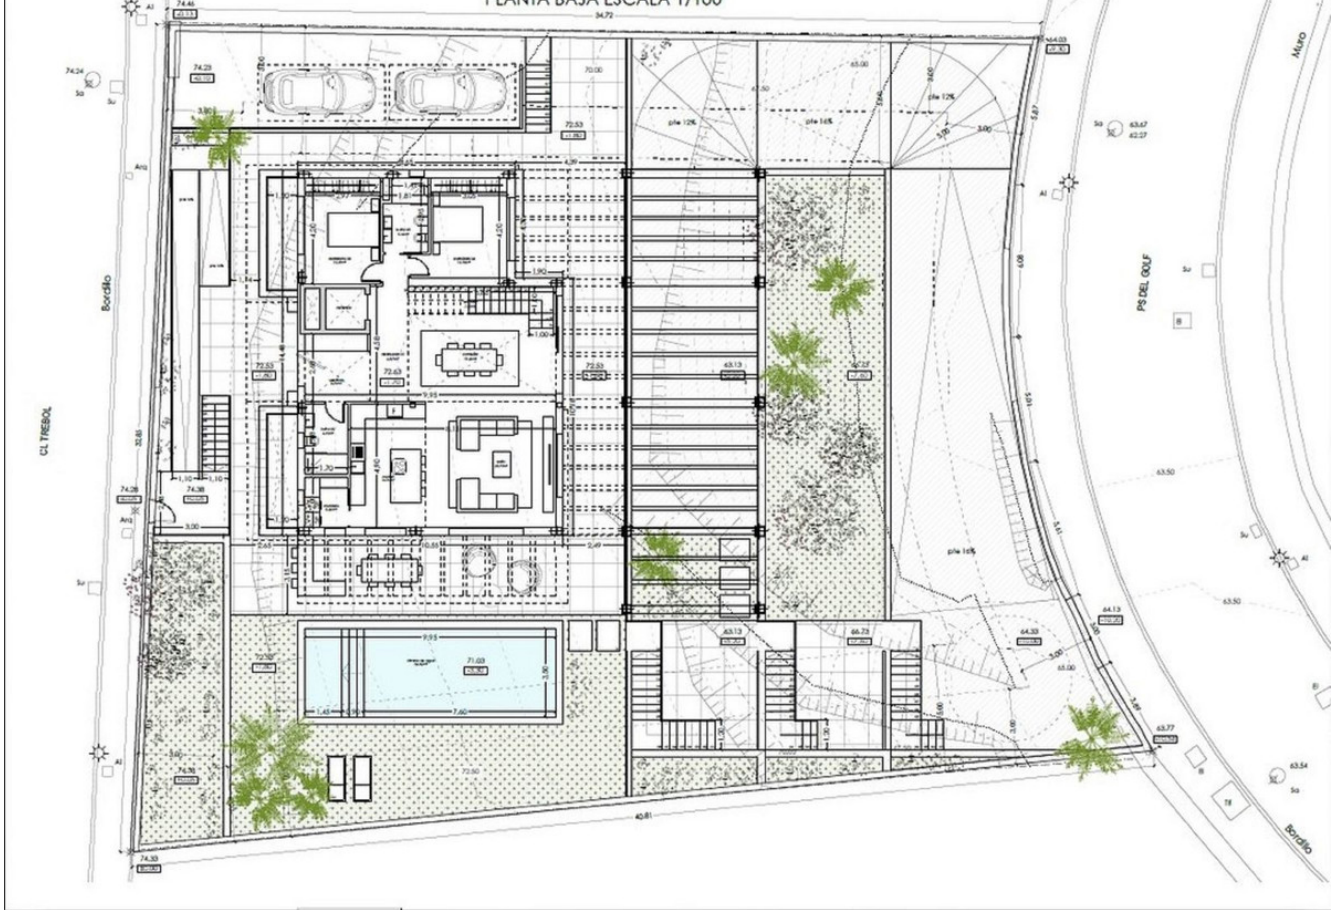

Sales - Plot - Elviria

530.000€

Elviria

Plot

1088 m2

Residential plot in Elviria, in the well-known area of Santa María Golf, just a step away from the golf course and all amenities, well-connected and only minutes away from Marbella and Puerto Banús, as well as the beach. It has access from two streets. With a building capacity of 30%, suitable for an individual villa of 7.5m in height, allowing for a construction of 326m2 + basement + terraces + porches. There is an available project with license, for the construction of a total of 484.53m2 villa spanning 4 floors. The main floor would feature the entrance with access to a spacious open-style living and dining room with a kitchen, laundry room, and large windows leading directly to the terraces, gardens, and swimming pool. It would also include two bedrooms and two bathrooms, a dressing room, and access to the first floor via the staircase or elevator, where there would be three more bedrooms and two bathrooms, all with dressing rooms and terraces. Furthermore, from this floor, there would be access to a large solarium with a chill-out area, BBQ, jacuzzi, and incredible panoramic views. The basement would include a gym, bathroom, cinema room, wine cellar, and a private garage for multiple cars. Additionally, there would be two interior courtyards providing natural light, making it very bright. The exterior areas would be surrounded by gardens and a swimming pool with covered and uncovered terrace areas.

Fecha de la imagen: ago 2022 © 2023 Google

Fecha de la imagen: ago 2022 © 2023 Google España Términos Privacidad

ALZADO ESTE ESCALA 1/100

ALZADO OESTE ESCALA 1/100

PLANTA PRIMERA ESCALA 1/100

PLANTA BAJA ESCALA 1/100

PLANTA SÓTANO ESCALA 1/100