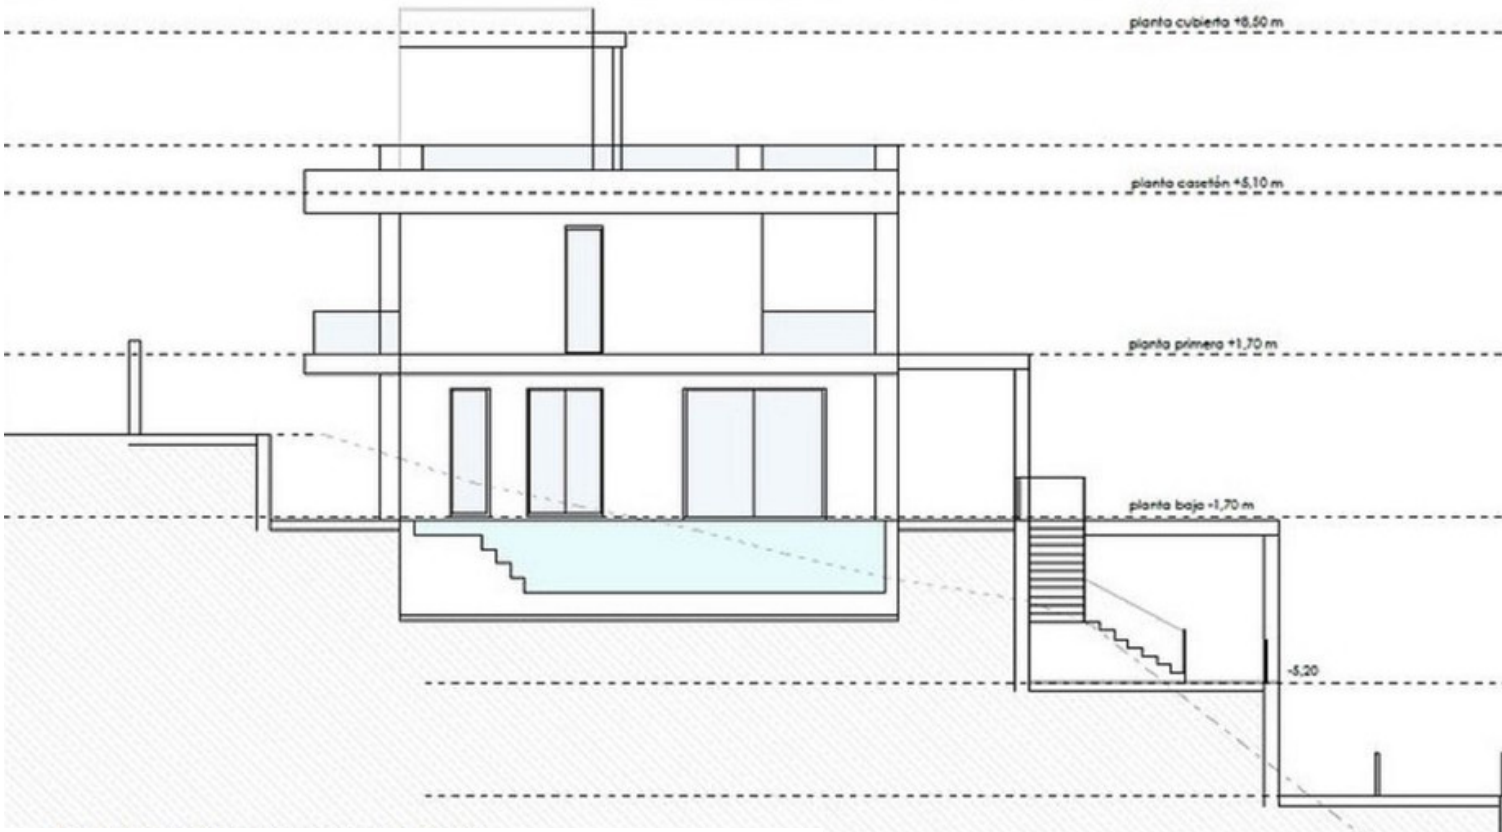

Ref.-ID: MIBGR4346713

Elviria

Plot

1088 m2

Residential plot in Elviria, in the well-known area of Santa María Golf, just a step away from the golf course and all amenities, well-connected and only minutes away from Marbella and Puerto Banús, as well as the beach. It has access from two streets. With a building capacity of 30%, suitable for an individual villa of 7.5m in height, allowing for a construction of 326m2 + basement + terraces + porches. There is an available project with license, for the construction of a total of 484.53m2 villa spanning 4 floors. The main floor would feature the entrance with access to a spacious open-style living and dining room with a kitchen, laundry room, and large windows leading directly to the terraces, gardens, and swimming pool. It would also include two bedrooms and two bathrooms, a dressing room, and access to the first floor via the staircase or elevator, where there would be three more bedrooms and two bathrooms, all with dressing rooms and terraces. Furthermore, from this floor, there would be access to a large solarium with a chill-out area, BBQ, jacuzzi, and incredible panoramic views. The basement would include a gym, bathroom, cinema room, wine cellar, and a private garage for multiple cars. Additionally, there would be two interior courtyards providing natural light, making it very bright. The exterior areas would be surrounded by gardens and a swimming pool with covered and uncovered terrace areas.

Fecha de la imagen: ago 2022 © 2023 Google

Fecha de la imagen: ago 2022 © 2023 Google España Términos Privacidad

ALZADO ESTE ESCALA 1/100

ALZADO OESTE ESCALA 1/100

PLANTA PRIMERA ESCALA 1/100

PLANTA BAJA ESCALA 1/100

PLANTA SÓTANO ESCALA 1/100