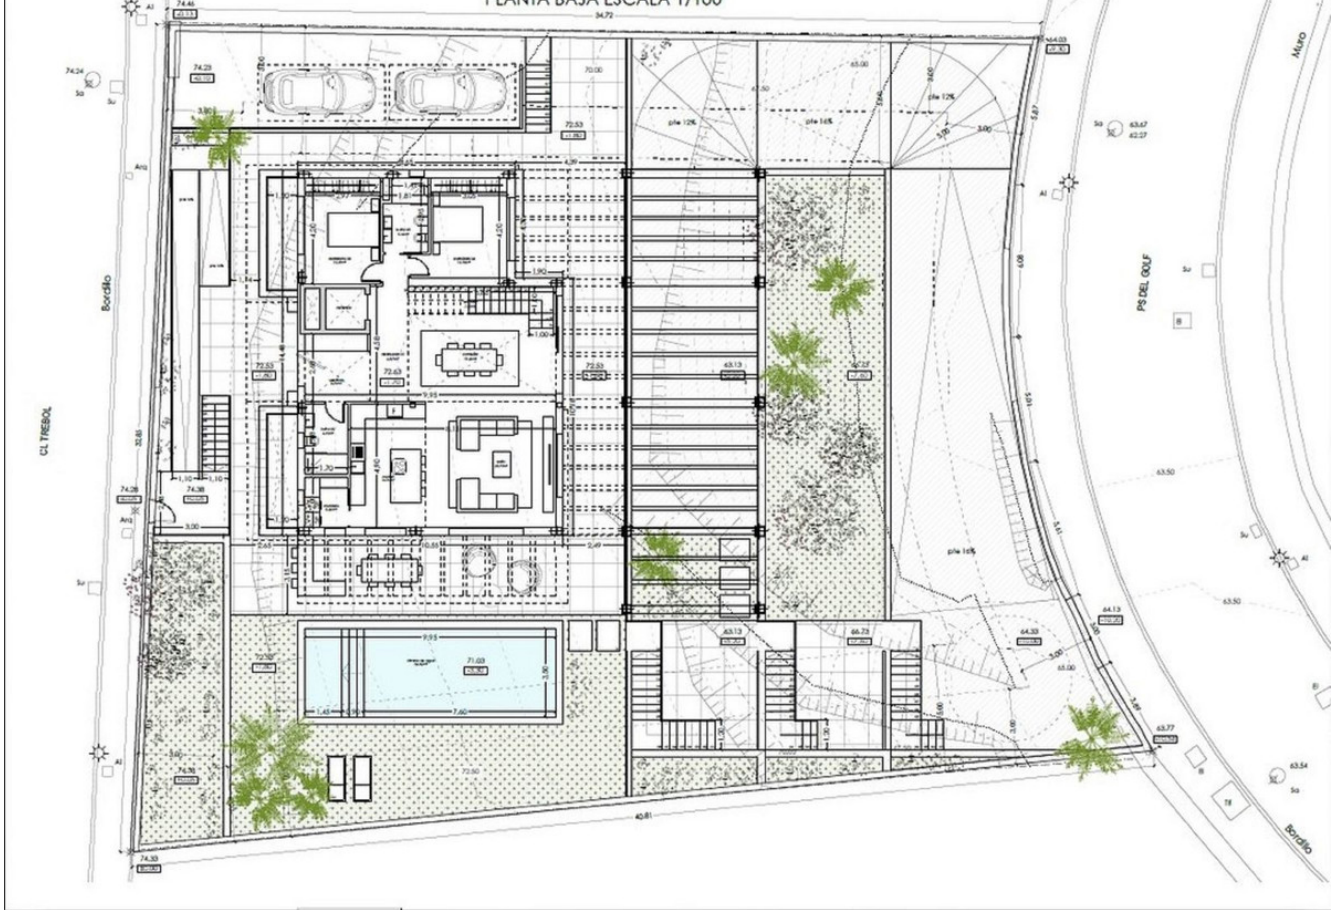

Ref.-ID: MIBGR4346713

Elviria

Plot

1088 m2

Residential plot in Elviria, in the well-known area of Santa María Golf, just a step away from the golf course and all amenities, well-connected and only minutes away from Marbella and Puerto Banús, as well as the beach. It has access from two streets. With a building capacity of 30%, suitable for an individual villa of 7.5m in height, allowing for a construction of 326m2 + basement + terraces + porches. There is an available project with license, for the construction of a total of 484.53m2 villa spanning 4 floors. The main floor would feature the entrance with access to a spacious open-style living and dining room with a kitchen, laundry room, and large windows leading directly to the terraces, gardens, and swimming pool. It would also include two bedrooms and two bathrooms, a dressing room, and access to the first floor via the staircase or elevator, where there would be three more bedrooms and two bathrooms, all with dressing rooms and terraces. Furthermore, from this floor, there would be access to a large solarium with a chill-out area, BBQ, jacuzzi, and incredible panoramic views. The basement would include a gym, bathroom, cinema room, wine cellar, and a private garage for multiple cars. Additionally, there would be two interior courtyards providing natural light, making it very bright. The exterior areas would be surrounded by gardens and a swimming pool with covered and uncovered terrace areas.

Fecha de la imagen: ago 2022 © 2023 Google

Fecha de la imagen: ago 2022 © 2023 Google España Términos Privacidad

ALZADO ESTE ESCALA 1/100

ALZADO OESTE ESCALA 1/100

PLANTA PRIMERA ESCALA 1/100

PLANTA BAJA ESCALA 1/100

PLANTA SÓTANO ESCALA 1/100