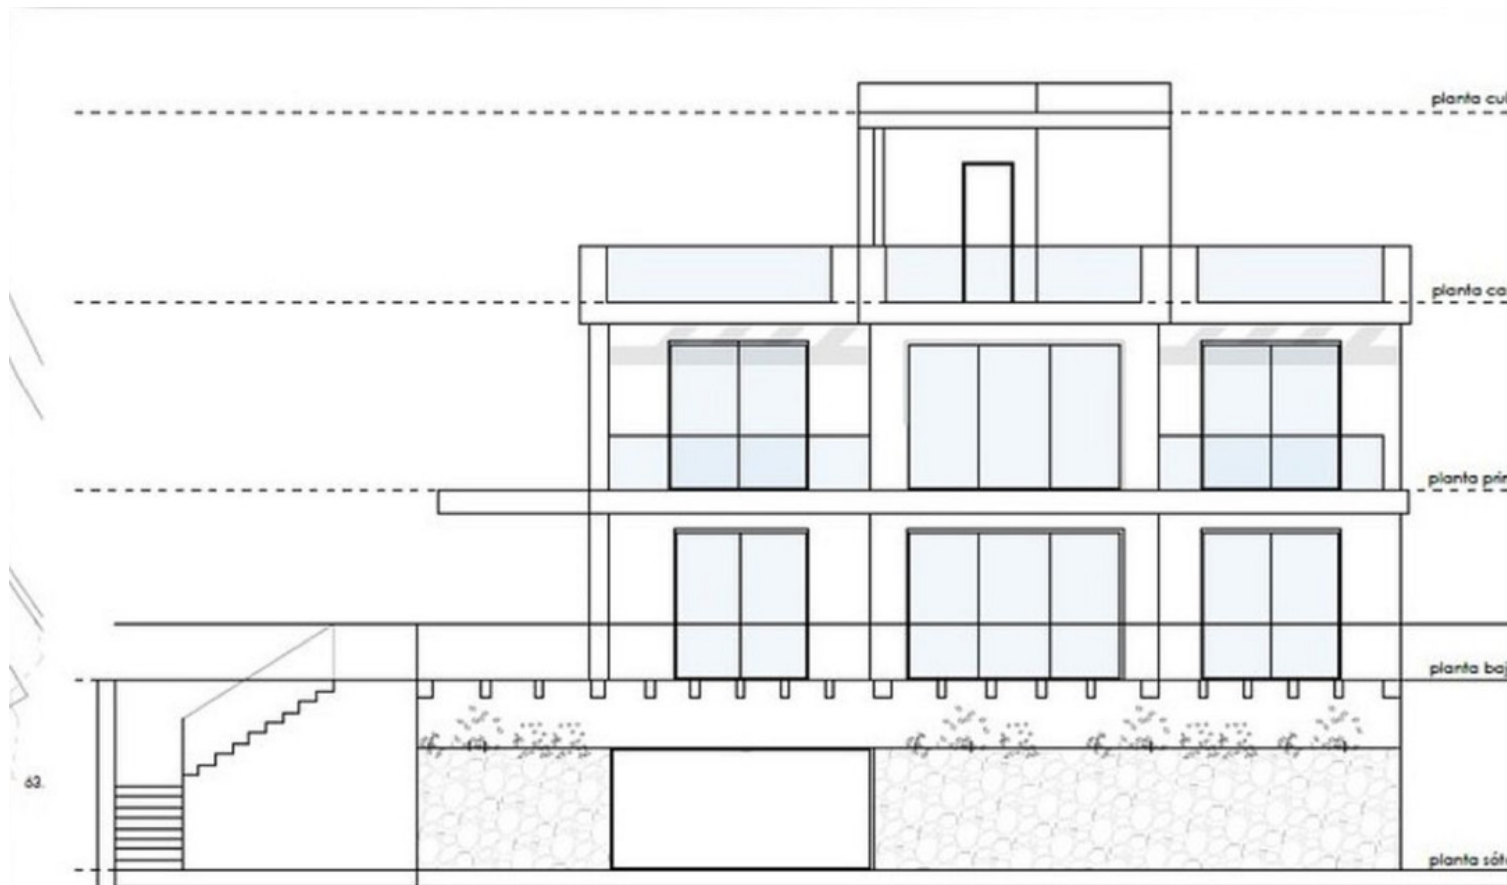

ALZADO ESTE ESCALA 1/100