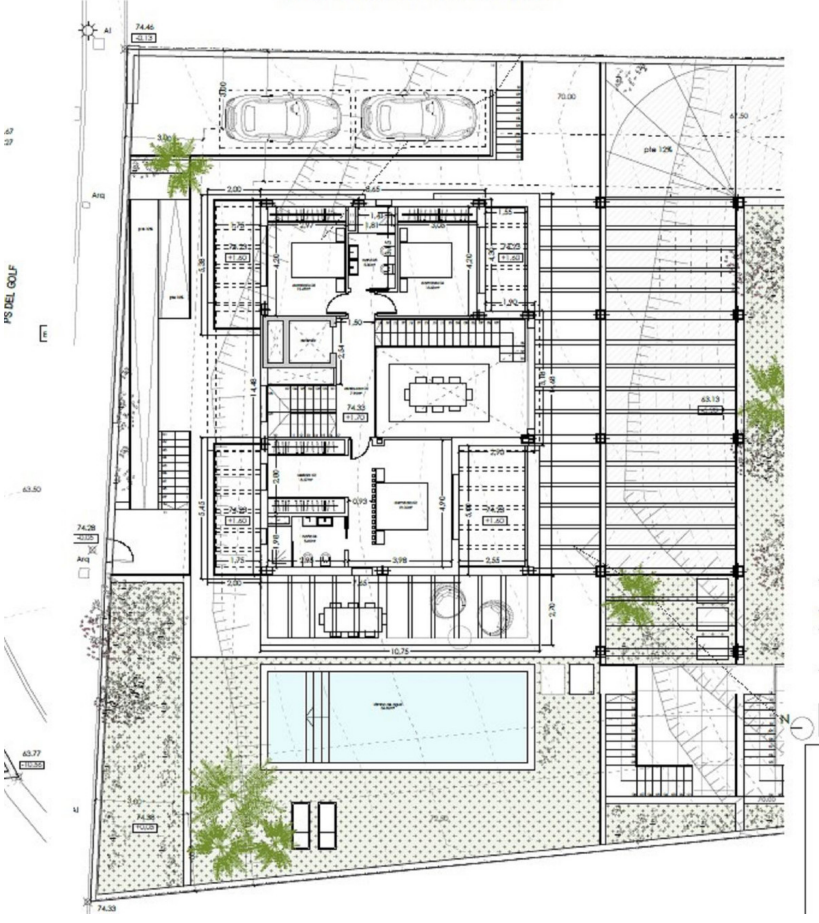

Ref.-ID: MIBGR4346713

Elviria

Plot

1088 m2

Residential plot in Elviria, in the well-known area of Santa María Golf, just a step away from the golf course and all amenities, well-connected and only minutes away from Marbella and Puerto Banús, as well as the beach. It has access from two streets. With a building capacity of 30%, suitable for an individual villa of 7.5m in height, allowing for a construction of 326m2 + basement + terraces + porches. There is an available project with license, for the construction of a total of 484.53m2 villa spanning 4 floors. The main floor would feature the entrance with access to a spacious open-style living and dining room with a kitchen, laundry room, and large windows leading directly to the terraces, gardens, and swimming pool. It would also include two bedrooms and two bathrooms, a dressing room, and access to the first floor via the staircase or elevator, where there would be three more bedrooms and two bathrooms, all with dressing rooms and terraces. Furthermore, from this floor, there would be access to a large solarium with a chill-out area, BBQ, jacuzzi, and incredible panoramic views. The basement would include a gym, bathroom, cinema room, wine cellar, and a private garage for multiple cars. Additionally, there would be two interior courtyards providing natural light, making it very bright. The exterior areas would be surrounded by gardens and a swimming pool with covered and uncovered terrace areas.

Fecha de la imagen: ago 2022 © 2023 Google

Fecha de la imagen: ago 2022 © 2023 Google España Términos Privacidad

ALZADO ESTE ESCALA 1/100

ALZADO OESTE ESCALA 1/100

PLANTA PRIMERA ESCALA 1/100

PLANTA BAJA ESCALA 1/100

PLANTA SÓTANO ESCALA 1/100