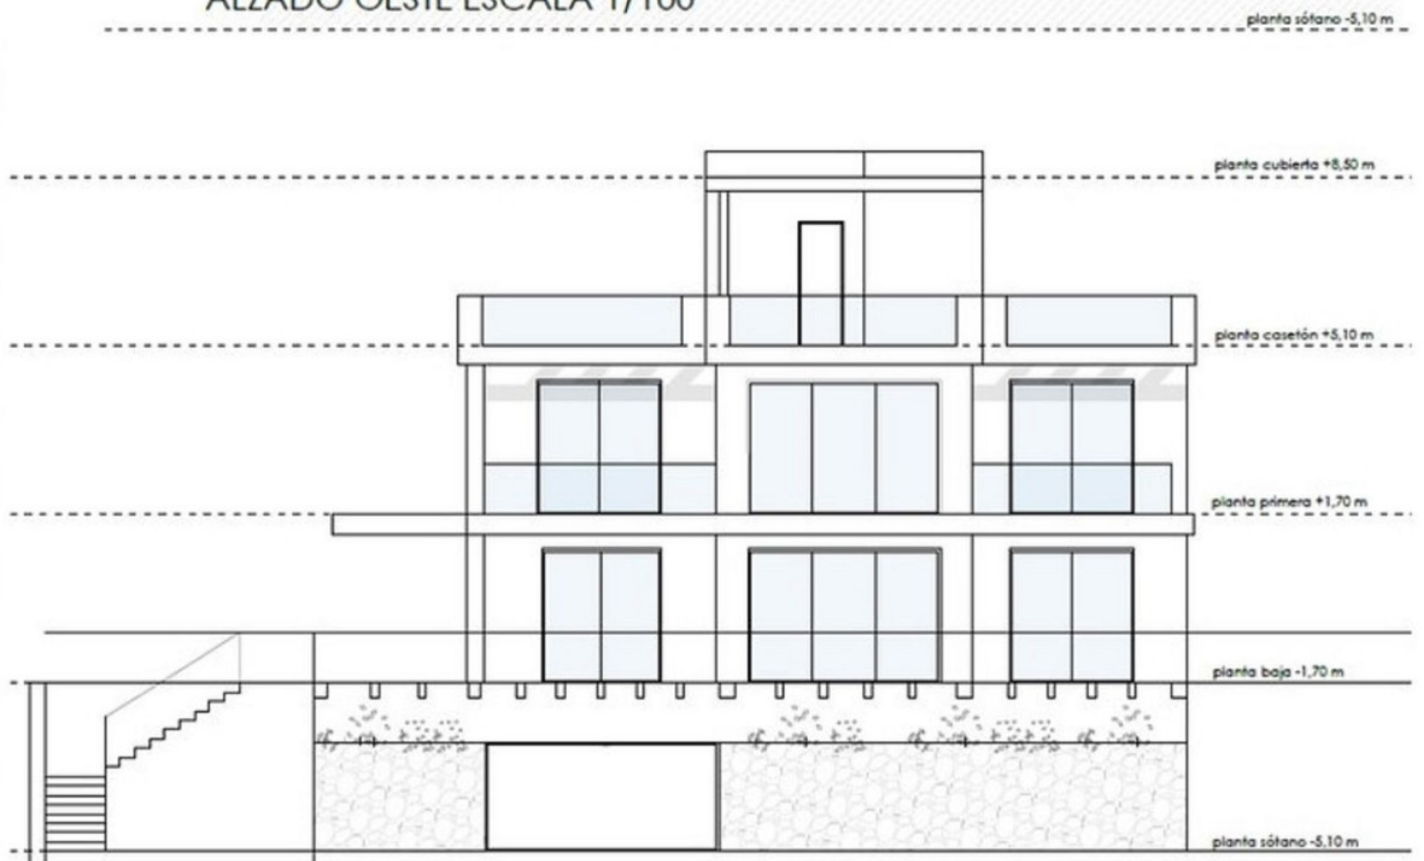

Ref.-ID: MIBGR4346713

Elviria

Plot

1088 m2

Residential plot in Elviria, in the well-known area of Santa María Golf, just a step away from the golf course and all amenities, well-connected and only minutes away from Marbella and Puerto Banús, as well as the beach. It has access from two streets. With a building capacity of 30%, suitable for an individual villa of 7.5m in height, allowing for a construction of 326m2 + basement + terraces + porches. There is an available project with license, for the construction of a total of 484.53m2 villa spanning 4 floors. The main floor would feature the entrance with access to a spacious open-style living and dining room with a kitchen, laundry room, and large windows leading directly to the terraces, gardens, and swimming pool. It would also include two bedrooms and two bathrooms, a dressing room, and access to the first floor via the staircase or elevator, where there would be three more bedrooms and two bathrooms, all with dressing rooms and terraces. Furthermore, from this floor, there would be access to a large solarium with a chill-out area, BBQ, jacuzzi, and incredible panoramic views. The basement would include a gym, bathroom, cinema room, wine cellar, and a private garage for multiple cars. Additionally, there would be two interior courtyards providing natural light, making it very bright. The exterior areas would be surrounded by gardens and a swimming pool with covered and uncovered terrace areas.

Fecha de la imagen: ago 2022 © 2023 Google

Fecha de la imagen: ago 2022 © 2023 Google España Términos Privacidad

ALZADO ESTE ESCALA 1/100

ALZADO OESTE ESCALA 1/100

PLANTA PRIMERA ESCALA 1/100

PLANTA BAJA ESCALA 1/100

PLANTA SÓTANO ESCALA 1/100