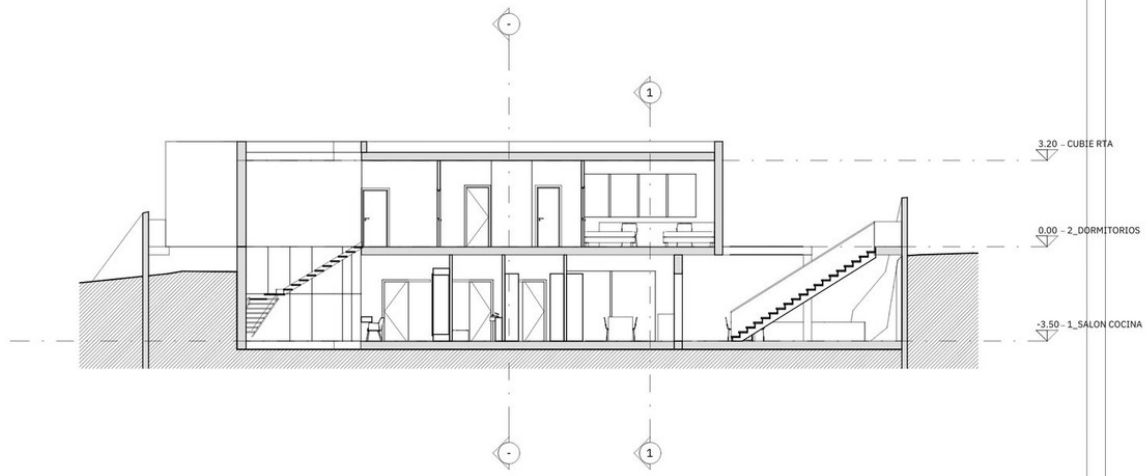

Ref.-ID: MIBGR5253472

Mijas Golf

Plot

711 m2

Build NOW! Plot with BUILDING LICENSE and ICIO PAID in Loma del Flamenco (Mijas Golf). Magnificent plot in the exclusive urbanization Loma del Flamenco (Mijas Golf), just 5 minutes from El Esparragal. The urbanization features completed roads, roundabouts, and services. The Major Competitive Advantage: Forget the frustration and uncertainty of licenses. This land is sold with the Municipal Building License already granted (ICIO tax paid - €5,000) and an approved basic project. The buyer can start building immediately! APPROVED PROJECT DETAILS (Single-Family Home): The projected dwelling is modern and functional, with two levels arranged around a side patio that provides illumination and ventilation. Unbeatable Views: The house and the approved swimming pool are designed to take advantage of the incredible open views of the imposing Mijas Mountains (Sierras de Mijas) and spectacular sea views from the upper floor. Layout: Ground/Access Level (Day Area): Living room, kitchen/dining room, toilet, interior patio, and office. Upper Level (Night Area): Master bedroom with en-suite bathroom and dressing room, plus two secondary bedrooms and a bathroom. Additional Benefits Included: APPROVED SWIMMING POOL in the project (ready for execution). Approved Basic Project (possibility of adjustments with the architect). Up-to-date with all urban charges (certificate of free debt available). Ideal for: Private individuals who wish to build their home without bureaucratic waits or small developers who need to start construction urgently. Documentation available for the investor/buyer: Simple Note (Nota Simple), Appraisal Report, Plans, and License Certificate. It's time to start building, not waiting!

Features

- ✓ Private Terrace

3 ALZADO ESTE
A3.20 1:100

1 SECCIÓN ESCALERA
 A100 PISO 100

1 SECCIÓN ESCALERA
 A100 INTERIOR 100