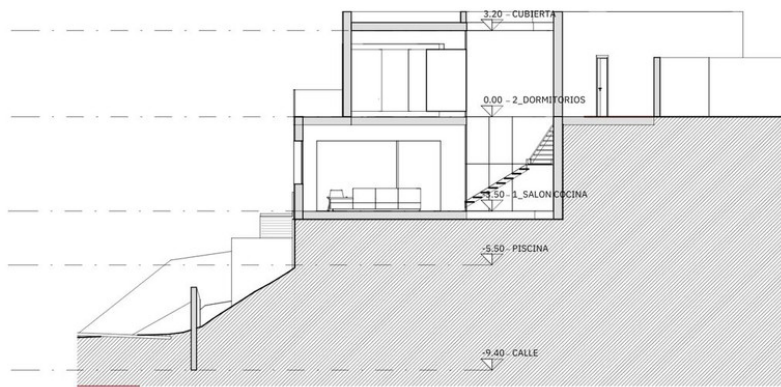

Ref.-ID: MIBGR5253472

Mijas Golf

Plot

711 m2

Build NOW! Plot with BUILDING LICENSE and ICIO PAID in Loma del Flamenco (Mijas Golf). Magnificent plot in the exclusive urbanization Loma del Flamenco (Mijas Golf), just 5 minutes from El Esparragal. The urbanization features completed roads, roundabouts, and services. The Major Competitive Advantage: Forget the frustration and uncertainty of licenses. This land is sold with the Municipal Building License already granted (ICIO tax paid - €5,000) and an approved basic project. The buyer can start building immediately! APPROVED PROJECT DETAILS (Single-Family Home): The projected dwelling is modern and functional, with two levels arranged around a side patio that provides illumination and ventilation. Unbeatable Views: The house and the approved swimming pool are designed to take advantage of the incredible open views of the imposing Mijas Mountains (Sierras de Mijas) and spectacular sea views from the upper floor. Layout: Ground/Access Level (Day Area): Living room, kitchen/dining room, toilet, interior patio, and office. Upper Level (Night Area): Master bedroom with en-suite bathroom and dressing room, plus two secondary bedrooms and a bathroom. Additional Benefits Included: APPROVED SWIMMING POOL in the project (ready for execution). Approved Basic Project (possibility of adjustments with the architect). Up-to-date with all urban charges (certificate of free debt available). Ideal for: Private individuals who wish to build their home without bureaucratic waits or small developers who need to start construction urgently. Documentation available for the investor/buyer: Simple Note (Nota Simple), Appraisal Report, Plans, and License Certificate. It's time to start building, not waiting!

Features

- ✓ Private Terrace

3 ALZADO ESTE
A3.20 1:100

1 SECCIÓN ESCALERA
 A100 PISO 100

1 SECCIÓN ESCALERA
 A100 INTERIOR 100