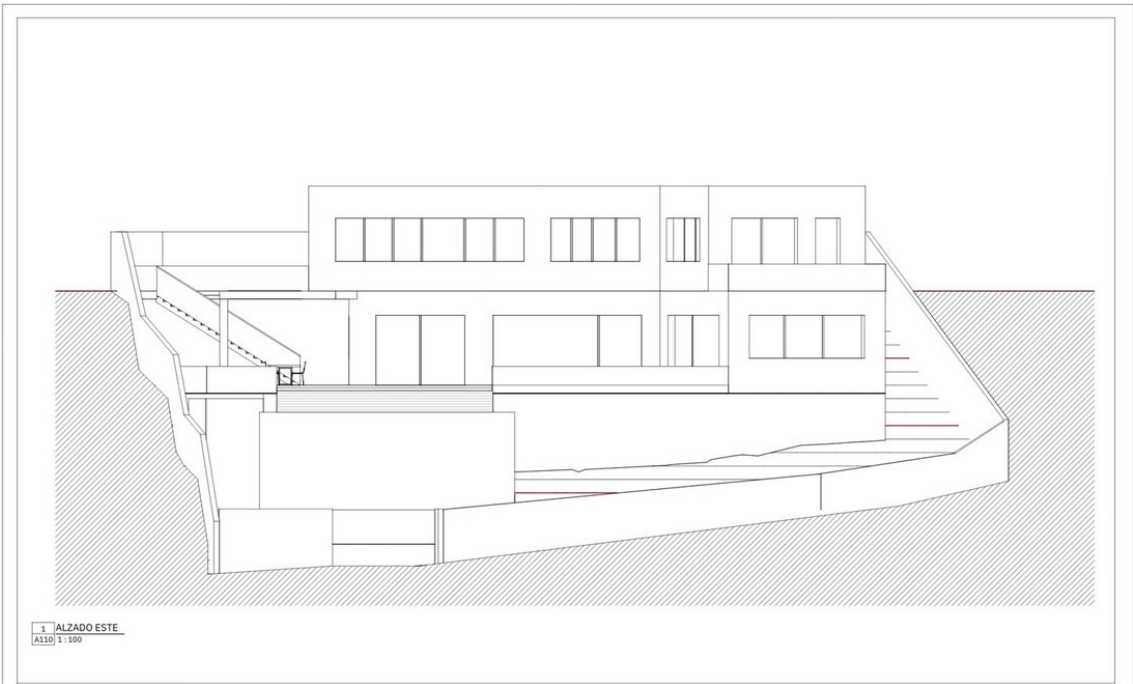

3 ALZADO ESTE
A3.20 1:100