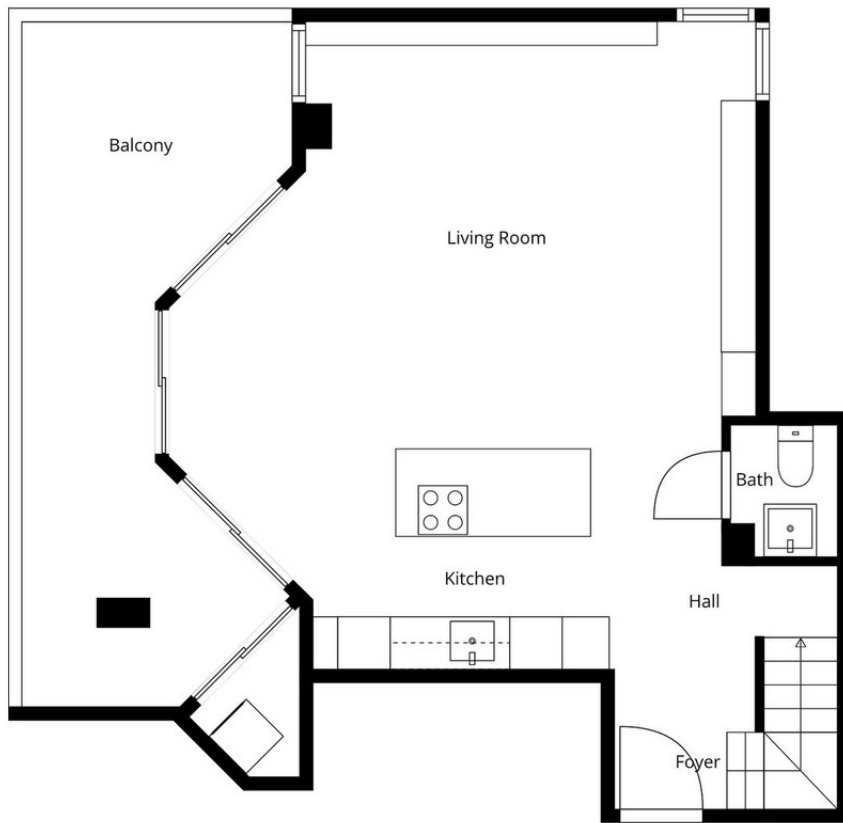

Ref.-ID: MIBGR5292064

The Golden Mile

Apartment

Community: 3,300 EUR / year

3

2

131 m2

Set within the prestigious Golden Mile, this exquisite fully renovated duplex penthouse in the sought-after Coto Real is a rare blend of elegance, comfort, and breathtaking scenery. South-facing and bathed in natural light throughout the day, the property enjoys panoramic sea and mountain views that unfold from sunrise. The interiors have been carefully redesigned using high-standard materials and finished in warm, subtle tones, creating a refined yet inviting atmosphere that feels both luxurious and timeless. The penthouse offers three beautifully appointed bedrooms, the master has a walk-in closet and a private west facing terrace, two stylish bathrooms, and an additional guest toilet, perfectly laid out over two levels to ensure privacy and functionality. Every space flows effortlessly, enhancing the sense of openness while framing the stunning Mediterranean and surrounding mountain landscape. A truly exceptional home for those seeking a turn-key luxury residence in one of Marbella's prime locations—where sophisticated design meets unforgettable views.

Pool

- ✓ Communal

Furniture

- ✓ Fully Furnished

Parking

- ✓ Private

Measurements Calculated Are Deemed Highly Reliable But Are Not Guaranteed

Measurements Calculated Are Deemed Highly Reliable But Are Not Guaranteed