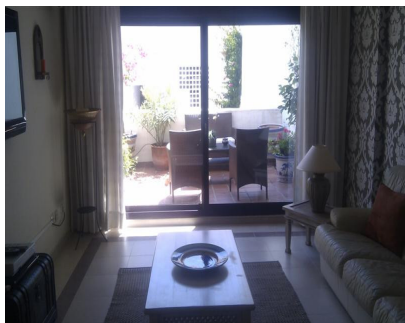

Alquiler Corta - Apartamento - Nueva Andalucía
800€ / Semana

www.mibgroup.es
+34 662 58 96 58
info@mibgroup.es

Ref.-ID: MIBGR1977129

Nueva Andalucía

Apartamento

2

2

80 m2