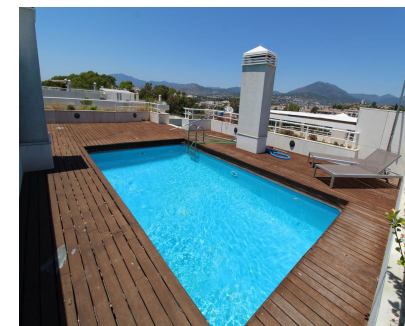

## Продажа - Апартамент - Puerto Banús 4.000.000€

Ref.-ID: MIBGR2750489

Puerto Banús

Апартамент

4

4

220 m2

Luxury penthouse situated beach side of Puerto Banus, El Embrujo Banus is a complex of a mix of luxury 2 and 3 bedroom apartments and 4 penthouses. What makes this development unique is the exceptional build qualities inside and out of the properties. Facilities inside the complex include large outdoor swimming pool, a heated indoor swimming pool, gymnasium and sauna area. There are two lines of apartment blocks, with a choice of either East facing or West facing terraces. Whether you want morning or afternoon sun is easily achievable. The penthouses enjoy all day sun from their large roof top solarium.