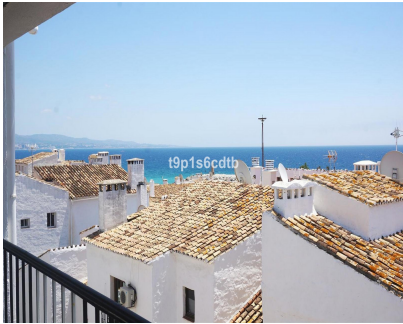

Продажа - Апартамент - Puerto Banús
950.000€

Ref.-ID: MIBGR2929403

Puerto Banús

Апартамент

3

3

138 m2

Fabulous apartment located in the heart of Puerto Banús, on the second line of Muelle Ribera, with panoramic views of the sea and the ships. It counts on 3 bedrooms, 3 bathrooms (two of them en suite), open style kitchen with cosy living-dining room, a covered terrace, laundry and all the services, facilities and luxury of Puerto Banús at street level, so that it is not necessary taking a car to move around. Total comfort in an unbeatable venue, with all the best international brands, at your doorstep, ready to enjoy!. Ideal both as permanent and/or holiday home for those who like enjoying the glamour of one of the most luxurious and exclusive enclaves worldwide. Characteristics: Middle Floor Apartment, , Costa del Sol. 3 Bedrooms, 2 Bathrooms, Built 138 m², Terrace 10 m². Setting : Commercial Area, Beachside, Port, Village, Close To Shops, Close To Sea, Close To Town, Close To Schools, Close To Marina. Orientation : South. Condition : Excellent. Climate Control : Air Conditioning, Hot A/C, Cold A/C. Views : Sea, Port, Panoramic, Street. Features : Covered Terrace, Lift, Fitted Wardrobes, Private Terrace, Utility Room, Ensuite Bathroom, Marble Flooring, Double Glazing. Wi-Fi with Optic Fibre Furniture : Fully Furnished. Kitchen : Fully Fitted. Security : Gated Complex, Electric Blinds, Entry Phone, 24 Hour Security. Utilities : Electricity, Drinkable Water. Category : Holiday Homes.