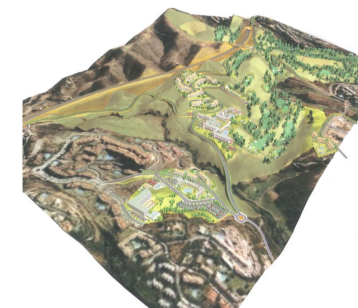

Продажа - Участок - Las Chapas 2.145.800€

Ref.-ID: MIBGR4360702

Las Chapas

Участок

21458 m2

This sector has a total area of 710,458 m², of which 21,458 m² corresponds to this farm. It represents 3.02% of rights and obligations. The sector has a buildable area of 57,234.29 m² for Free Income Housing IN LOW DENSITY, 380 houses in Poblado Mediterráneo and 11 isolated houses. Buildable area of 40,362 m² for Hotels. 3,000 m² Economic Activities Golf Club and Commercial Area Which makes a total of 100,596.29 m² of surface area. Therefore 100,596.29 m² x 3.02% = 3,038 m² of buildable area, which would correspond to this plot.

ОРИЕНТАЦИЯ

- ✓ Восток
- ✓ Юго-восток
- ✓ Юг
- ✓ Юго-запад
- ✓ Запад

ВИД

- ✓ Море
- ✓ Горы
- ✓ Гольф
- ✓ Панорамный

Категория

- ✓ Перепродажа