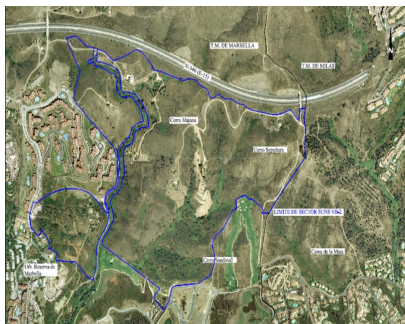

Продажа - Участок - Las Chapas 2.145.800€

Ref.-ID: MIBGR4360702

Las Chapas

Участок

21458 m2

This sector has a total area of 710,458 m², of which 21,458 m² corresponds to this farm. It represents 3.02% of rights and obligations. The sector has a buildable area of 57,234.29 m² for Free Income Housing IN LOW DENSITY, 380 houses in Poblado Mediterráneo and 11 isolated houses. Buildable area of 40,362 m² for Hotels. 3,000 m² Economic Activities Golf Club and Commercial Area Which makes a total of 100,596.29 m² of surface area. Therefore 100,596.29 m² x 3.02% = 3,038 m² of buildable area, which would correspond to this plot.

ОРИЕНТАЦИЯ

- ✓ Восток
- ✓ Юго-восток
- ✓ Юг
- ✓ Юго-запад
- ✓ Запад

ВИД

- ✓ Море
- ✓ Горы
- ✓ Гольф
- ✓ Панорамный

Категория

- ✓ Перепродажа