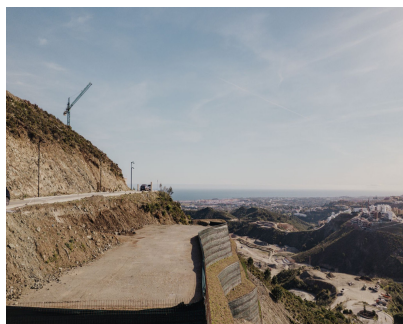

Продажа - Участок - Benahavís

1.180.000€

Ref.-ID: MIBGR4978846

Benahavís

Участок

2200 m2

Offering an extraordinary investment opportunity, this 2,200 m² plot sits above the prestigious El Lago Project in Real de La Quinta, within a secure gated country club estate. From this privileged elevated position, owners will enjoy panoramic views of Gibraltar, the North African coastline, La Zagaleta, and the surrounding mountains, as well as breathtaking sunsets thanks to its west-facing orientation. The plot allows for a total internal build of 462 m² including basement. A conceptual design is already in place, though buyers also have the flexibility to create their own bespoke villa project. Significant groundwork has already been completed: the plot has been flattened and a large retaining wall constructed, saving the buyer an estimated €150,000–€200,000 in preparation costs. The Future of Real de La Quinta – El Lago Project Currently underway and due for completion in late 2027, the El Lago Project promises to transform Marbella’s lifestyle landscape, mirroring the prestige of La Reserva in Sotogrande but with a contemporary twist. Highlights include: A 36,000 m² recreational lake with non-motorised water sports (paddleboarding, kayaking, windsurfing). A man-made sandy beach and lagoon. A new concept golf course featuring a mix of par 3, 4 and 5 holes. A 5-star Banyan Tree Hotel, fitness and wellness centre. Tennis and padel courts. A selection of dining and leisure facilities for day and night. A new road connection, already half complete, linking directly to Nueva Andalucía for faster travel times. This is more than just a plot, it is the chance to be part of Marbella’s next landmark development. Whether you wish to build your dream home or invest in a villa to resell, the opportunity for capital appreciation here is exceptional.