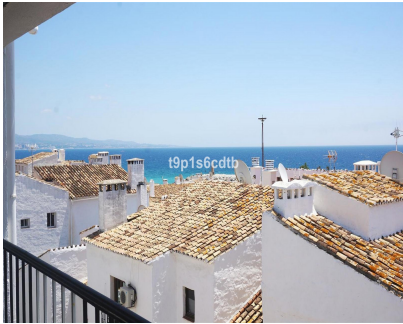

Краткосрочная Аренда - Апартамент - Puerto Banús 2.000€ / Неделя

Ref.-ID: MIBGR2929403

Puerto Banús

Апартамент

3

3

138 m2

Fabulous apartment located in the heart of Puerto Banús, on the second line of Muelle Ribera, with panoramic views of the sea and the ships. It counts on 3 bedrooms, 3 bathrooms (two of them en suite), open style kitchen with cosy living-dining room, a covered terrace, laundry and all the services, facilities and luxury of Puerto Banús at street level, so that it is not necessary taking a car to move around. Total comfort in an unbeatable venue, with all the best international brands, at your doorstep, ready to enjoy!. Ideal both as permanent and/or holiday home for those who like enjoying the glamour of one of the most luxurious and exclusive enclaves worldwide. Characteristics: Middle Floor Apartment, , Costa del Sol. 3 Bedrooms, 2 Bathrooms, Built 138 m², Terrace 10 m². Setting : Commercial Area, Beachside, Port, Village, Close To Shops, Close To Sea, Close To Town, Close To Schools, Close To Marina. Orientation : South. Condition : Excellent. Climate Control : Air Conditioning, Hot A/C, Cold A/C. Views : Sea, Port, Panoramic, Street. Features : Covered Terrace, Lift, Fitted Wardrobes, Private Terrace, Utility Room, Ensuite Bathroom, Marble Flooring, Double Glazing. Wi-Fi with Optic Fibre Furniture : Fully Furnished. Kitchen : Fully Fitted. Security : Gated Complex, Electric Blinds, Entry Phone, 24 Hour Security. Utilities : Electricity, Drinkable Water. Category : Holiday Homes.