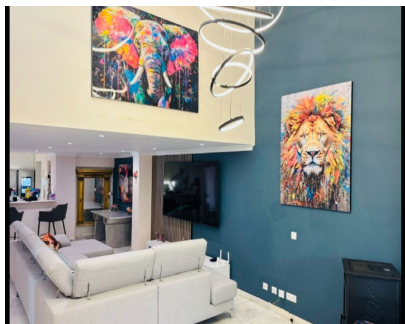

Краткосрочная Аренда - Дом - Marbella
4.900€ / Неделя

Ref.-ID: MIBGR5189281

Marbella

Дом

4

2

243 m2

413 m2

Location, Location, Location! Just steps from the beach and a five-minute walk from the iconic Puerto Banús Marina, this villa enjoys one of the most sought-after addresses on Marbella's Golden Mile. Combining modern comfort with timeless Mediterranean charm, this villa is perfect for families or groups seeking luxury, privacy, and convenience. The villa features four beautifully appointed bedrooms and two bathrooms, thoughtfully designed for relaxation and comfort. The master suite offers two private balconies — one south-facing with mountain views and one north-facing overlooking the sea — plus an ensuite bathroom with a whirlpool bath for a touch of indulgence. The open-plan living and dining area leads into a fully equipped kitchen with a large American-style fridge-freezer and everything you need for home cooking or entertaining. Enjoy Marbella's year-round sunshine in the villa's private outdoor oasis, complete with a swimming pool, BBQ area, games zone, and lush mature gardens. Whether you're dining al fresco or lounging by the pool, every corner is designed for relaxation.