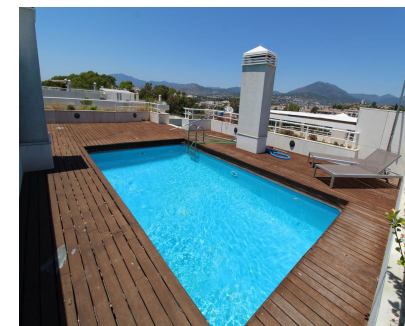

Долгосрочная Аренда - Апартамент - Puerto Banús 7.500€ / Месяц

Ref.-ID: MIBGR2750489

Puerto Banús

Апартамент

4

4

220 m2

Luxury penthouse situated beach side of Puerto Banus, El Embrujo Banus is a complex of a mix of luxury 2 and 3 bedroom apartments and 4 penthouses. What makes this development unique is the exceptional build qualities inside and out of the properties. Facilities inside the complex include large outdoor swimming pool, a heated indoor swimming pool, gymnasium and sauna area. There are two lines of apartment blocks, with a choice of either East facing or West facing terraces. Whether you want morning or afternoon sun is easily achievable. The penthouses enjoy all day sun from their large roof top solarium.