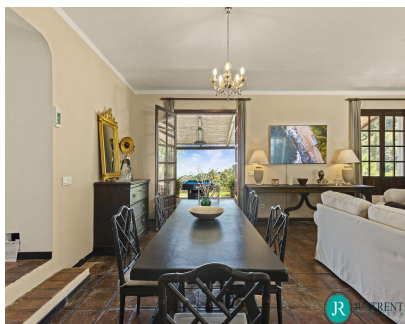

Долгосрочная Аренда - Дом - Benahavís 20.000€ / Месяц

Ref.-ID: MIBGR5391508

Benahavís

Дом

6

7.5

600 m2

3000 m2

Discover this extraordinary gem nestled in the prestigious enclave of El Madroñal, where luxury meets serenity. This magnificent location offers breathtaking panoramic views of both majestic mountains and the sparkling sea, creating an idyllic sanctuary for relaxation and rejuvenation. Immerse yourself in the blissful tranquility of nature, as you savor the stunning vistas that surround you. El Madroñal is undoubtedly one of the Costa del Sol's best-kept secrets, a haven of opulence and exclusivity. Just a short drive away, you can explore the sun-kissed beaches and vibrant atmospheres of Puerto Banús, Marbella, San Pedro, and Benahavís. Indulge in world-class dining, upscale shopping, and a plethora of outdoor activities, all while coming home to your serene oasis in El Madroñal. Elevate your holiday experience in this captivating location, where the seamless blend of natural beauty and luxurious amenities awaits you. This is not just a destination; it's a lifestyle, inviting you to unwind and recharge in a truly spectacular setting.

Особенности

✓ Ванная комната

Категория

✓ Элитная