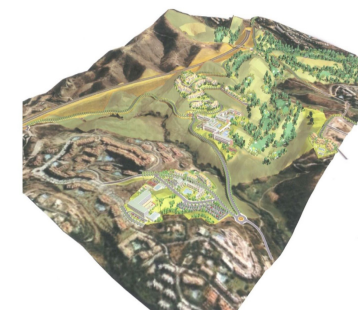

Продажа - Участок - Las Chapas
2.145.800€

www.mibgroup.es
+34 661 89 71 88
info@mibgroup.es

Ref.-ID: MIBGR4360702

Las Chapas

Участок

21458 m2

This sector has a total area of 710,458 m², of which 21,458 m² corresponds to this farm. It represents 3.02% of rights and obligations. The sector has a buildable area of 57,234.29 m² for Free Income Housing IN LOW DENSITY, 380 houses in Poblado Mediterráneo and 11 isolated houses. Buildable area of 40,362 m² for Hotels. 3,000 m² Economic Activities Golf Club and Commercial Area Which makes a total of 100,596.29 m² of surface area. Therefore 100,596.29 m² x 3.02% = 3,038 m² of buildable area, which would correspond to this plot.