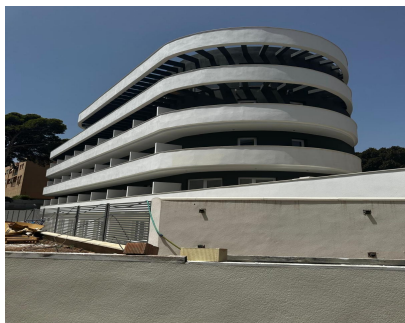

Продажа - Коммерческая - Torremolinos
8.500.000€

www.mibgroup.es
+34 661 89 71 88
info@mibgroup.es

Ref.-ID: MIBGR4938247

Torremolinos

Коммерческая

59

59

3370 m2