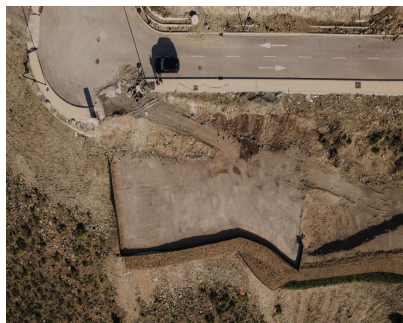

Продажа - Участок - Benahavís
1.180.000€

www.mibgroup.es
+34 661 89 71 88
info@mibgroup.es

Ref.-ID: MIBGR4978846

Benahavís

Участок

2200 m2

Offering an extraordinary investment opportunity, this 2,200 m² plot sits above the prestigious El Lago Project in Real de La Quinta, within a secure gated country club estate. From this privileged elevated position, owners will enjoy panoramic views of Gibraltar, the North African coastline, La Zagaleta, and the surrounding mountains, as well as breathtaking sunsets thanks to its west-facing orientation. The plot allows for a total internal build of 462 m² including basement. A conceptual design is already in place, though buyers also have the flexibility to create their own bespoke villa project. Significant groundwork has already been completed: the plot has been flattened and a large retaining wall constructed, saving the buyer an estimated €150,000–€200,000 in preparation costs. The Future of Real de La Quinta – El Lago Project Currently underway and due for completion in late 2027, the El Lago Project promises to transform Marbella’s lifestyle landscape, mirroring the prestige of La Reserva in Sotogrande but with a contemporary twist. Highlights include: A 36,000 m² recreational lake with non-motorised water sports (paddleboarding, kayaking, windsurfing). A man-made sandy beach and lagoon. A new concept golf course featuring a mix of par 3, 4 and 5 holes. A 5-star Banyan Tree Hotel, fitness and wellness centre. Tennis and padel courts. A selection of dining and leisure facilities for day and night. A new road connection, already half complete, linking directly to Nueva Andalucía for faster travel times. This is more than just a plot, it is the chance to be part of Marbella’s next landmark development. Whether you wish to build your dream home or invest in a villa to resell, the opportunity for capital appreciation here is exceptional.