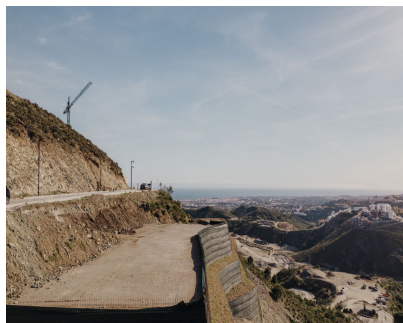

Продажа - Участок - Benahavís
1.180.000€

www.mibgroup.es
+34 661 89 71 88
info@mibgroup.es

Ref.-ID: MIBGR4978846

Benahavís

Участок

2200 m2

Offering an extraordinary investment opportunity, this 2,200 m² plot sits above the prestigious El Lago Project in Real de La Quinta, within a secure gated country club estate. From this privileged elevated position, owners will enjoy panoramic views of Gibraltar, the North African coastline, La Zagaleta, and the surrounding mountains, as well as breathtaking sunsets thanks to its west-facing orientation. The plot allows for a total internal build of 462 m² including basement. A conceptual design is already in place, though buyers also have the flexibility to create their own bespoke villa project. Significant groundwork has already been completed: the plot has been flattened and a large retaining wall constructed, saving the buyer an estimated €150,000–€200,000 in preparation costs. The Future of Real de La Quinta – El Lago Project Currently underway and due for completion in late 2027, the El Lago Project promises to transform Marbella’s lifestyle landscape, mirroring the prestige of La Reserva in Sotogrande but with a contemporary twist. Highlights include: A 36,000 m² recreational lake with non-motorised water sports (paddleboarding, kayaking, windsurfing). A man-made sandy beach and lagoon. A new concept golf course featuring a mix of par 3, 4 and 5 holes. A 5-star Banyan Tree Hotel, fitness and wellness centre. Tennis and padel courts. A selection of dining and leisure facilities for day and night. A new road connection, already half complete, linking directly to Nueva Andalucía for faster travel times. This is more than just a plot, it is the chance to be part of Marbella’s next landmark development. Whether you wish to build your dream home or invest in a villa to resell, the opportunity for capital appreciation here is exceptional.