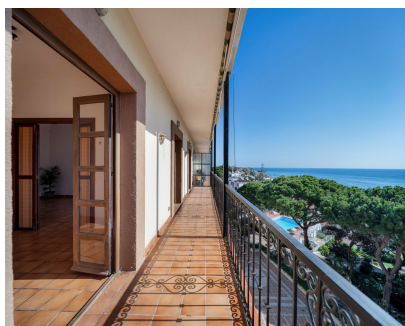

Ref.-ID: MIBGR5149831

Calahonda

Апартамент

Коммунальные: 2,316 EUR / год

ИБИ: 550 EUR / год

Мусор: 78 EUR / год

2

2

75 m2

SEA VIEWS!! LOCATION!! The spacious apartment to reform with 2-bedroom, 2-bathroom (one en suite) is located in an exclusive frontline beach complex in Calahonda. Situated on the third floor with lift access, it boasts a privileged front-facing position, offering spectacular sea views from both bedrooms, the spacious living-dining room, and, of course, from the large private terrace — a true balcony over the Mediterranean. The complex, Mansion Alhama, was originally a luxury hotel in the 1980s and still retains its charm and prestige. It offers a wide range of amenities: • Beautiful communal gardens with waterfalls • Swimming pools for adults and children • Tennis and paddle courts • Gym • Games room • Private café and beachside restaurant • Grand communal lobby with fireplace for guests • Secure gated communal parking All this just steps from shopping centres, supermarkets, shops, medical centres, public transport, and all necessary services. An ideal property for luxurious beachfront holidays or year-round living by the sea. Location, views, and comfort — a rare find!