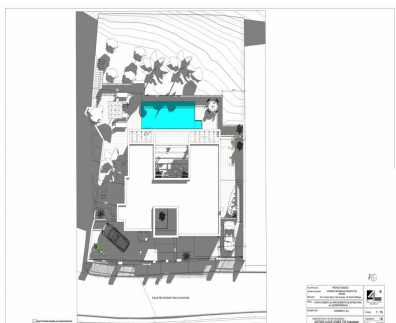

Продажа - Участок - Campo Mijas
299.000€

www.mibgroup.es
+34 661 89 71 88
info@mibgroup.es

Ref.-ID: MIBGR5271937

Campo Mijas

Участок

761 m2

Not just land: it's a strategic opportunity in Campo Mijas. 761 m2 | €299,000 | New-build potential | High upside Not every plot deserves to be built on. Some deserve to be strategically conceived. This 761 m2 urban plot in Campo de Mijas is one of them. Because of its location, its price, and above all, its genuine development margin. An asset designed for those who understand that value lies not only in square meters, but in what can be created on them. Set within a consolidated, quiet and well-connected residential area, the plot allows for the development of a high-end new-build villa, perfectly aligned with current national and international demand: privacy, contemporary design, efficiency, and proximity to the coast without sacrificing calm. Here, you can: Build a premium detached villa with pool, gardens, and generous outdoor living. Design a product suited both for high-value resale and long-term capital investment. Create a high-liquidity asset in one of the most stable markets on the Costa del Sol. The asking price of €299,000 is no coincidence. It represents an intelligent entry point that allows for gross margins above 40% under conservative scenarios, an increasingly rare reality for urban land in Mijas. And if you also want a ready-to-go project, we have it available for you. Just ask for it. This plot does not compete to be the cheapest. It competes to be the most rational, the most flexible, and the best positioned. A clear opportunity for: Discerning self-developers Investors seeking security and return Buyers who want to build to measure without unnecessary risk ???? If you know how to read the market, you know assets like this are not easily repeated. Contact us to receive the full financial analysis and assess the exact fit with your investment strategy. LBB