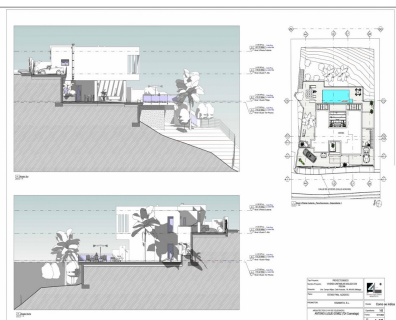

Продажа - Участок - Campo Mijas
299.000€

www.mibgroup.es
+34 661 89 71 88
info@mibgroup.es

Ref.-ID: MIBGR5271937

Campo Mijas

Участок

761 m2

Not just land: it's a strategic opportunity in Campo Mijas. 761 m2 | €299,000 | New-build potential | High upside Not every plot deserves to be built on. Some deserve to be strategically conceived. This 761 m2 urban plot in Campo de Mijas is one of them. Because of its location, its price, and above all, its genuine development margin. An asset designed for those who understand that value lies not only in square meters, but in what can be created on them. Set within a consolidated, quiet and well-connected residential area, the plot allows for the development of a high-end new-build villa, perfectly aligned with current national and international demand: privacy, contemporary design, efficiency, and proximity to the coast without sacrificing calm. Here, you can: Build a premium detached villa with pool, gardens, and generous outdoor living. Design a product suited both for high-value resale and long-term capital investment. Create a high-liquidity asset in one of the most stable markets on the Costa del Sol. The asking price of €299,000 is no coincidence. It represents an intelligent entry point that allows for gross margins above 40% under conservative scenarios, an increasingly rare reality for urban land in Mijas. And if you also want a ready-to-go project, we have it available for you. Just ask for it. This plot does not compete to be the cheapest. It competes to be the most rational, the most flexible, and the best positioned. A clear opportunity for: Discerning self-developers Investors seeking security and return Buyers who want to build to measure without unnecessary risk ???? If you know how to read the market, you know assets like this are not easily repeated. Contact us to receive the full financial analysis and assess the exact fit with your investment strategy. LBB