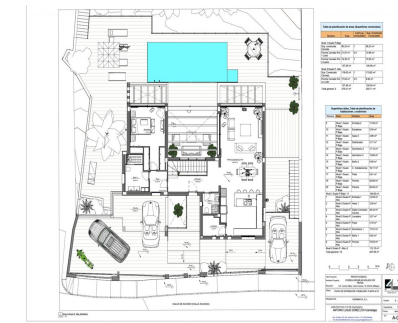

Продажа - Участок - Campo Mijas
299.000€

www.mibgroup.es
+34 661 89 71 88
info@mibgroup.es

Ref.-ID: MIBGR5271937

Campo Mijas

Участок

761 m2

Not just land: it's a strategic opportunity in Campo Mijas. 761 m2 | €299,000 | New-build potential | High upside Not every plot deserves to be built on. Some deserve to be strategically conceived. This 761 m2 urban plot in Campo de Mijas is one of them. Because of its location, its price, and above all, its genuine development margin. An asset designed for those who understand that value lies not only in square meters, but in what can be created on them. Set within a consolidated, quiet and well-connected residential area, the plot allows for the development of a high-end new-build villa, perfectly aligned with current national and international demand: privacy, contemporary design, efficiency, and proximity to the coast without sacrificing calm. Here, you can: Build a premium detached villa with pool, gardens, and generous outdoor living. Design a product suited both for high-value resale and long-term capital investment. Create a high-liquidity asset in one of the most stable markets on the Costa del Sol. The asking price of €299,000 is no coincidence. It represents an intelligent entry point that allows for gross margins above 40% under conservative scenarios, an increasingly rare reality for urban land in Mijas. And if you also want a ready-to-go project, we have it available for you. Just ask for it. This plot does not compete to be the cheapest. It competes to be the most rational, the most flexible, and the best positioned. A clear opportunity for: Discerning self-developers Investors seeking security and return Buyers who want to build to measure without unnecessary risk ???? If you know how to read the market, you know assets like this are not easily repeated. Contact us to receive the full financial analysis and assess the exact fit with your investment strategy. LBB