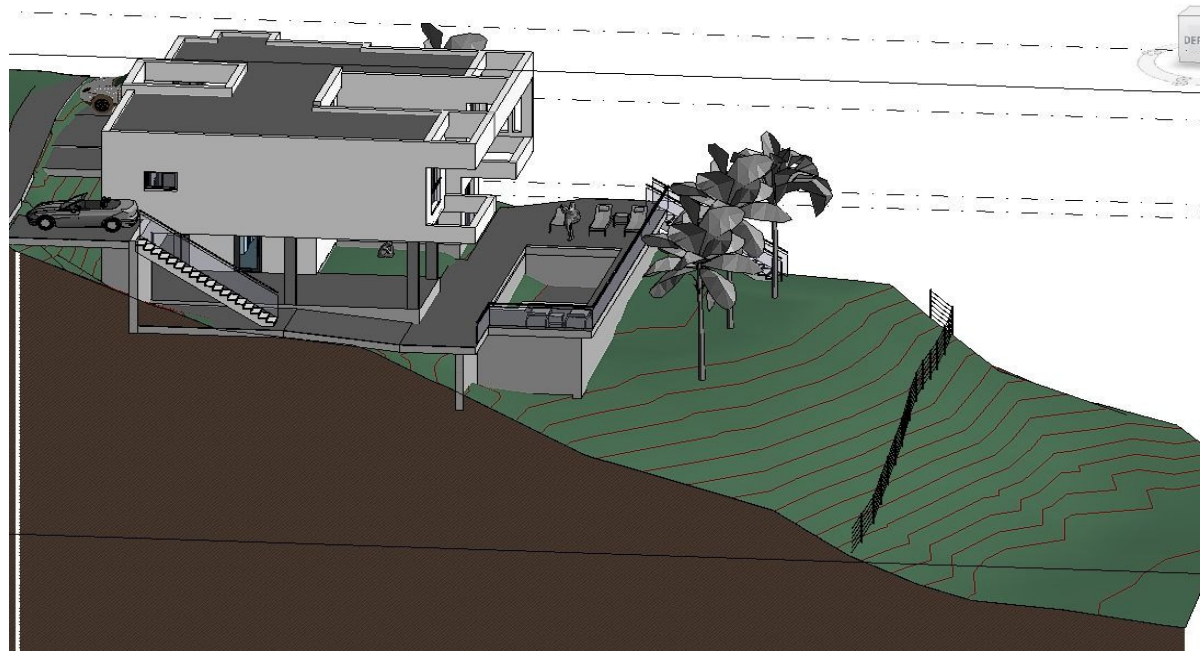

Продажа - Участок - Campo Mijas
299.000€

www.mibgroup.es
+34 661 89 71 88
info@mibgroup.es

Ref.-ID: MIBGR5271937

Campo Mijas

Участок

761 m2

Not just land: it's a strategic opportunity in Campo Mijas. 761 m2 | €299,000 | New-build potential | High upside Not every plot deserves to be built on. Some deserve to be strategically conceived. This 761 m2 urban plot in Campo de Mijas is one of them. Because of its location, its price, and above all, its genuine development margin. An asset designed for those who understand that value lies not only in square meters, but in what can be created on them. Set within a consolidated, quiet and well-connected residential area, the plot allows for the development of a high-end new-build villa, perfectly aligned with current national and international demand: privacy, contemporary design, efficiency, and proximity to the coast without sacrificing calm. Here, you can: Build a premium detached villa with pool, gardens, and generous outdoor living. Design a product suited both for high-value resale and long-term capital investment. Create a high-liquidity asset in one of the most stable markets on the Costa del Sol. The asking price of €299,000 is no coincidence. It represents an intelligent entry point that allows for gross margins above 40% under conservative scenarios, an increasingly rare reality for urban land in Mijas. And if you also want a ready-to-go project, we have it available for you. Just ask for it. This plot does not compete to be the cheapest. It competes to be the most rational, the most flexible, and the best positioned. A clear opportunity for: Discerning self-developers Investors seeking security and return Buyers who want to build to measure without unnecessary risk ???? If you know how to read the market, you know assets like this are not easily repeated. Contact us to receive the full financial analysis and assess the exact fit with your investment strategy. LBB