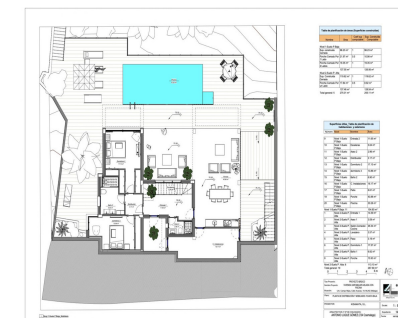

Продажа - Участок - Campo Mijas
299.000€

www.mibgroup.es
+34 661 89 71 88
info@mibgroup.es

Ref.-ID: MIBGR5271937

Campo Mijas

Участок

761 m2

Not just land: it's a strategic opportunity in Campo Mijas. 761 m2 | €299,000 | New-build potential | High upside Not every plot deserves to be built on. Some deserve to be strategically conceived. This 761 m2 urban plot in Campo de Mijas is one of them. Because of its location, its price, and above all, its genuine development margin. An asset designed for those who understand that value lies not only in square meters, but in what can be created on them. Set within a consolidated, quiet and well-connected residential area, the plot allows for the development of a high-end new-build villa, perfectly aligned with current national and international demand: privacy, contemporary design, efficiency, and proximity to the coast without sacrificing calm. Here, you can: Build a premium detached villa with pool, gardens, and generous outdoor living. Design a product suited both for high-value resale and long-term capital investment. Create a high-liquidity asset in one of the most stable markets on the Costa del Sol. The asking price of €299,000 is no coincidence. It represents an intelligent entry point that allows for gross margins above 40% under conservative scenarios, an increasingly rare reality for urban land in Mijas. And if you also want a ready-to-go project, we have it available for you. Just ask for it. This plot does not compete to be the cheapest. It competes to be the most rational, the most flexible, and the best positioned. A clear opportunity for: Discerning self-developers Investors seeking security and return Buyers who want to build to measure without unnecessary risk ???? If you know how to read the market, you know assets like this are not easily repeated. Contact us to receive the full financial analysis and assess the exact fit with your investment strategy. LBB