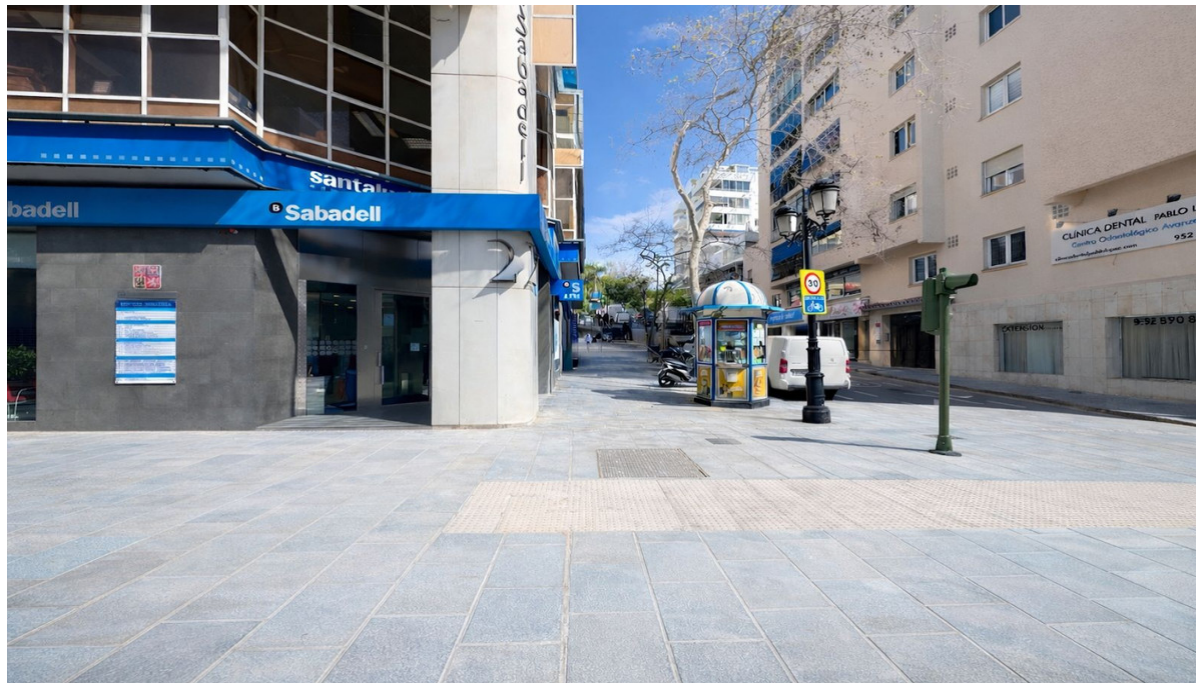

Ref.-ID: MIBGR5325103

Marbella

Коммерческая

Коммунальные: 1,992 EUR / год

ИБИ: 1,364 EUR / год

Мусор: 130 EUR / год

144 m²