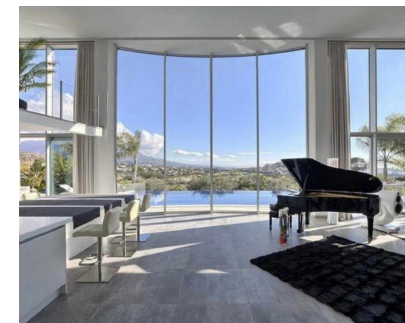

Продажа - Дом - Benahavís
3.750.000€

www.mibgroup.es
+34 661 89 71 88
info@mibgroup.es

Ref.-ID: MIBGR5338561

Benahavís

Дом

3

3

355 m2

794 m2