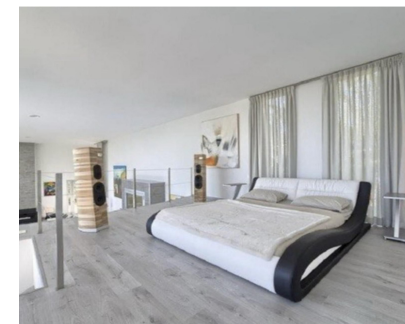

Продажа - Дом - Benahavís
3.750.000€

www.mibgroup.es
+34 661 89 71 88
info@mibgroup.es

Ref.-ID: MIBGR5338561

Benahavís

Дом

3

3

355 m2

794 m2