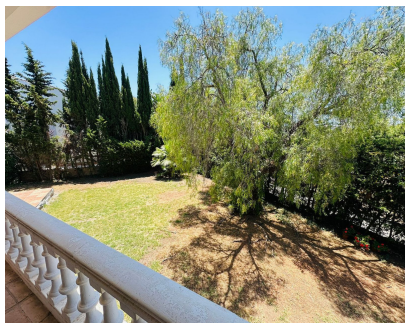

Продажа - Дом - Atalaya
895.000€

www.mibgroup.es
+34 661 89 71 88
info@mibgroup.es

Ref.-ID: MIBGR5346616

Atalaya

Дом

3

3

338 m2

864 m2