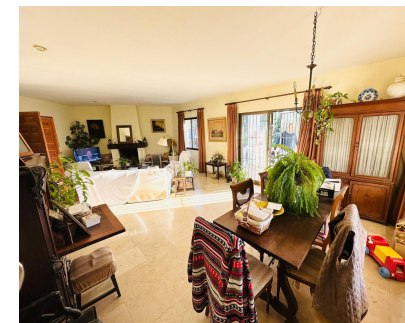

Продажа - Дом - Atalaya
920.000€

www.mibgroup.es
+34 661 89 71 88
info@mibgroup.es

Ref.-ID: MIBGR5346616

Atalaya

Дом

Amazing opportunity for investors. 3 bedroom 3 bathroom villa located 5 minutes from Puerto Banus in a very popular Atalaya area. Nestled in an exclusive residential area of Nueva Atalaya just five minutes from Puerto Banús , this 3 bedroom 3 bathroom property offers privacy, and Mediterranean charm. Surrounded by lush greenery and beautifully landscaped gardens, the property provides and serene environment while remaining close to Marbella's vibrant lifestyle. The villa features spacious open-plan living areas filled with natural light, The property includes several generously sized bedrooms With its prime location near Puerto Banús, renowned golf courses, fine dining restaurants, and golden beaches, this villa represents an exceptional opportunity for both holiday living and permanent residence. This property is located 100 meters from the shops restaurants and amenities This villa presents a rare investment opportunity, offering exceptional potential thanks to its prime location. Although the property requires a renovation, it provides a perfect blank canvas to create a bespoke luxury residence tailored to modern standards. Set in a highly sought-after area, the villa benefits from its proximity to key amenities, beaches, and exclusive lifestyle destinations. The structure features generous interior spaces and a substantial plot, allowing for endless possibilities in redesign, expansion, and landscaping. With the right vision, this property can be transformed into a stunning contemporary home or a high-value investment asset. Its unbeatable location ensures strong future appreciation, making it an ideal project for investors or buyers looking to create a dream home in a prestigious setting.