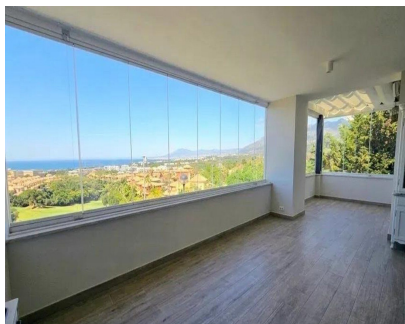

Продажа - Дом - Santa Clara
1.155.000€

www.mibgroup.es
+34 661 89 71 88
info@mibgroup.es

Ref.-ID: MIBGR5373715

Santa Clara

Дом

Коммунальные: 3,480 EUR / год

Elegant corner townhouse with spectacular unobstructed views of the sea, mountains, and golf course, located in the exclusive Santa Clara Golf community. The property has been completely renovated, is sold fully furnished and equipped, and is ready to move into. It enjoys a prime location on the front line of the 7th hole, with a southwest-facing orientation that ensures natural light and unobstructed views throughout the day. The home is distributed over two floors, featuring a spacious living-dining room with a fireplace and a separate kitchen, both with access to a large glass-enclosed terrace, as well as a half-bath and storage room on the main floor. On the upper floor are three spacious bedrooms with custom-built closets, notably the master bedroom with an en-suite bathroom and walk-in closet, as well as a second full bathroom, all opening onto a large open terrace with panoramic views. Notable features include underfloor heating throughout the home, central air conditioning, a home automation system, pre-wiring for electric vehicle charging, and a Finnish sauna on the upper terrace. The property includes two spacious garage spaces, one of which has an additional storage room. Located in a gated community with 24-hour security, gardens, and a swimming pool, it is an ideal choice for those seeking comfort, privacy, and a prime location in Marbella.