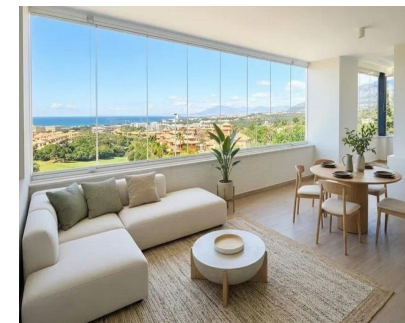

Продажа - Дом - Santa Clara
1.155.000€

www.mibgroup.es
+34 661 89 71 88
info@mibgroup.es

Ref.-ID: MIBGR5373715

Santa Clara

Дом

Коммунальные: 3,480 EUR / год

Elegant corner townhouse with spectacular unobstructed views of the sea, mountains, and golf course, located in the exclusive Santa Clara Golf community. The property has been completely renovated, is sold fully furnished and equipped, and is ready to move into. It enjoys a prime location on the front line of the 7th hole, with a southwest-facing orientation that ensures natural light and unobstructed views throughout the day. The home is distributed over two floors, featuring a spacious living-dining room with a fireplace and a separate kitchen, both with access to a large glass-enclosed terrace, as well as a half-bath and storage room on the main floor. On the upper floor are three spacious bedrooms with custom-built closets, notably the master bedroom with an en-suite bathroom and walk-in closet, as well as a second full bathroom, all opening onto a large open terrace with panoramic views. Notable features include underfloor heating throughout the home, central air conditioning, a home automation system, pre-wiring for electric vehicle charging, and a Finnish sauna on the upper terrace. The property includes two spacious garage spaces, one of which has an additional storage room. Located in a gated community with 24-hour security, gardens, and a swimming pool, it is an ideal choice for those seeking comfort, privacy, and a prime location in Marbella.