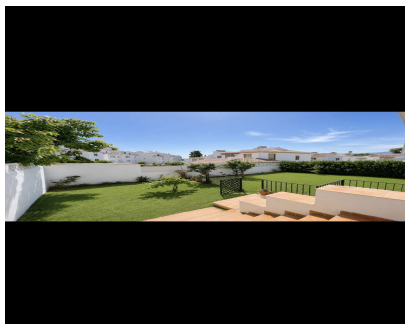

Ref.-ID: MIBGR5395972

Estepona

Дом

Коммунальные: 924 EUR / год

ИБИ: 482 EUR / год

Мусор: 116 EUR / год

4

3

340 m2