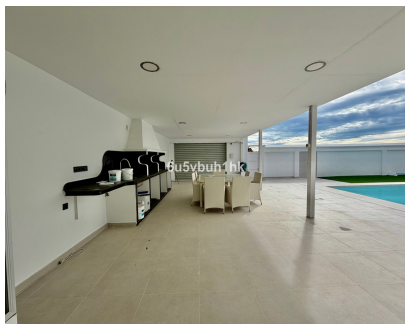

Продажа - Дом - Benalmadena Costa
1.250.000€

www.mibgroup.es
+34 661 89 71 88
info@mibgroup.es

Ref.-ID: MIBGR5412136

Benalmadena Costa

Дом

4

5

550 m2

800 m2