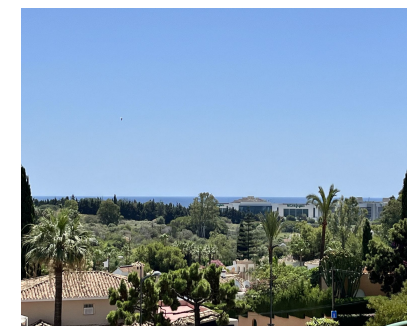

Краткосрочная Аренда - Апартамент - Nueva Andalucía  
1.500€ / Неделя

www.mibgroup.es  
+34 661 89 71 88  
info@mibgroup.es

Ref.-ID: MIBGR5032009

Nueva Andalucía

Апартамент

Magnificent apartment located just 10 minutes walk from Puerto Banús, in Señorío de Aloha, a highly demanded and closed residential complex, in one of the most visited areas of Marbella, a short distance from the beach, Puerto Banús and all services, as well as close to the highest density of golf courses on the coast (La Quinta, Las Brisas, Los Naranjos, Aloha and La Dama de Noche) - a real privilege for lovers of this lifestyle. The apartment has two bedrooms, 2 bathrooms, a living room with a sofa bed, a fully equipped kitchen and two terraces. It offers beautiful open panoramic views over the mountain towards the Mediterranean Sea. The urbanization has swimming pools, security, underground parking space. Located in one of the busiest areas of Marbella. As soon as you leave the apartment you find dozens of restaurants, shops, etc... The complex has 24-hour security, large well-kept tropical gardens, a large swimming pool. A magnificent apartment in a dream location!

**Расположение**

- ✓ Коммерческая зона
- ✓ Рядом с гольф-полем
- ✓ Рядом с портом
- ✓ Рядом с магазинами
- ✓ Рядом с морем
- ✓ Рядом с городом

**Особенности**

- ✓ Крытая терраса
- ✓ Лифт
- ✓ Встроенные шкафы
- ✓ Рядом с транспортом
- ✓ Приватная терраса
- ✓ Спутниковое телевидение
- ✓ Подсобное помещение
- ✓ Ванная комната
- ✓ Мраморные полы
- ✓ Двойные стеклопакеты
- ✓ Оптическое волокно

**меры безопасности**

- ✓ Огражденный комплекс
- ✓ Охрана 24 часа

**ВИД**

- ✓ Море
- ✓ Горы
- ✓ Панорамный
- ✓ Сад

**Парковка**

- ✓ Подземная