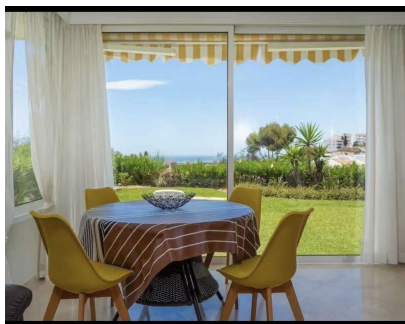

Долгосрочная Аренда - Апартамент - Мijas Costa
1.300€ / Месяц

www.mibgroup.es
+34 661 89 71 88
info@mibgroup.es

Ref.-ID: MIBGR5321440

Mijas Costa

Апартамент

1

1

80 m2

150 m2

Available for Long Term Rent from end of July 2026. Miraflores Golf - Mijas Costa - spectacular open sea views. 1 Bedroom Ground Floor apartment with access to beautiful gardens and stunning sea views. Good sized living room, fully equipped kitchen plus separate dining area. The garden is directly accessible to fully enjoy the view. Spacious bedroom, with plenty of wardrobe space and a very comfortable shower room. Sofa in living room can sofa bed. Hot/cold air conditioning throughout. Fully Accessible to people with semi-reduced mobility. Private Parking. The urbanization of Miraflores, located in Mijas Costa on the Costa del Sol, between Marbella and Malaga, is well known for its level of services. It covers 25 hectares and includes many tropical gardens. Tranquility and privacy are the values shared by the community. Pool bar is open from March to October. Within walking distance and always within the urbanization, you will find tennis courts, a lawn bowling center, a club house with good quality restaurant and international cuisine. If you are a golfer, you have found your paradise: in addition to the Miraflores course, no less than 20 golf courses are within a 15-minute drive.