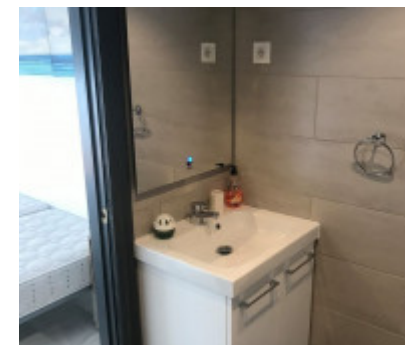

## 2 спальный таунхаус в аренду в Манильве 900€

Ref.-ID: 220

Manilva

Таунхаусы

2

2

100 m2

This well presented town house is available for long term rental. The property is fully furnished. The kitchen and both bathrooms, one ensuite, have both been recently renovated. Just a few minutes walk from Monte Duquesa square and ten minute from the port of duquesa.