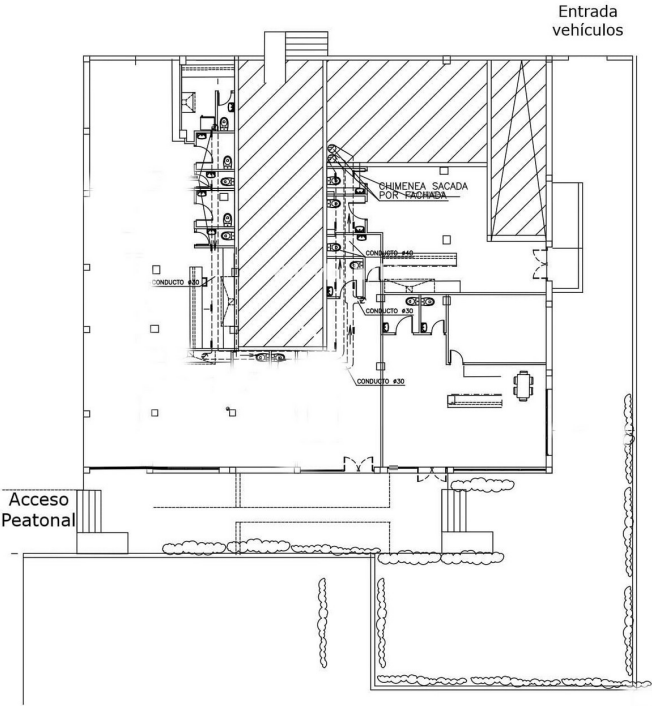

Entrada vehiculos

Acceso Peatonal