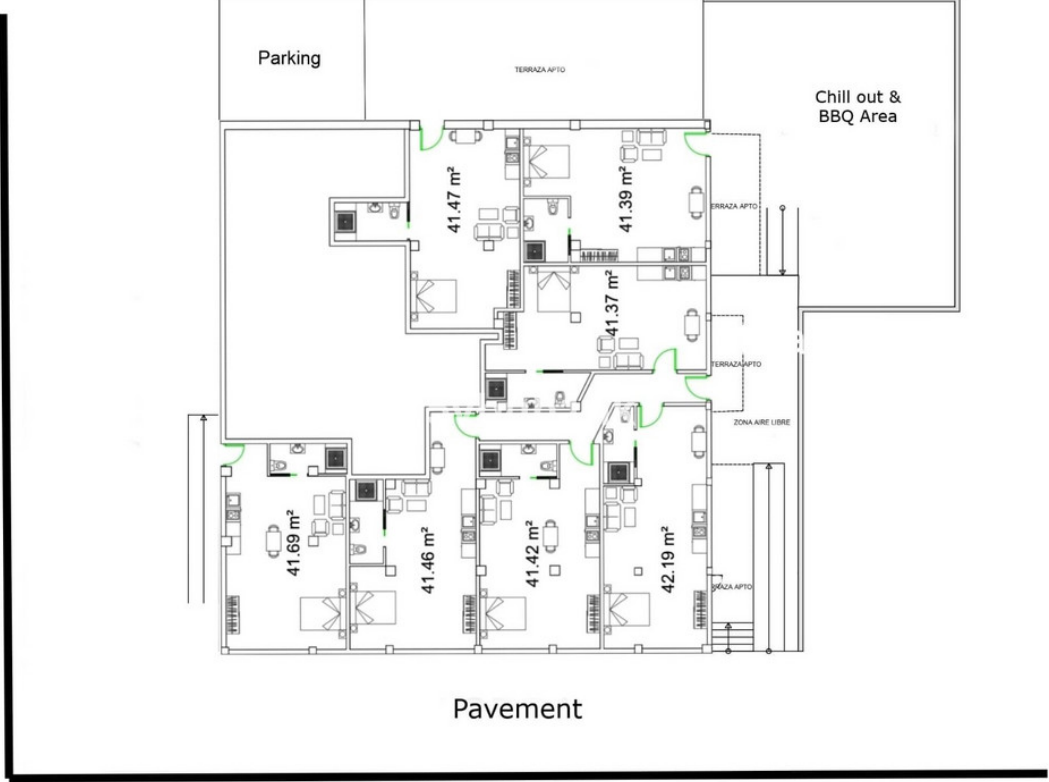

Street to the beach