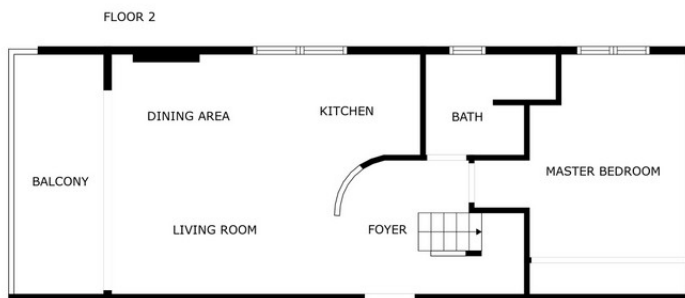

113 m2

Discover this beautifully renovated duplex penthouse perfectly positioned in the vibrant heart of Puerto Banús, boasting spectacular views directly over the iconic marina. Flooded with natural light and designed with an open-plan concept, the spacious interior seamlessly blends modern elegance with coastal charm. The main floor features a stylish, fully fitted kitchen and bright living area that opens onto a generous terrace — the ideal spot to relax and take in the lively marina atmosphere. This level also includes a comfortable bedroom and a contemporary bathroom. Upstairs, the second bedroom enjoys access to a private bathroom and opens out onto an expansive rooftop terrace, offering breathtaking panoramic views of the marina and the sparkling Mediterranean Sea — perfect for sunbathing, entertaining, or simply soaking in the scenery. This unbeatable location is not only ideal for enjoying unforgettable holidays but also represents a smart investment, with excellent rental potential throughout the year. Sold fully furnished and ready to move into, this is a turnkey opportunity to own a piece of paradise. Additionally, the building will soon be enhanced with the installation of a lift, adding further value and convenience. Don't miss the chance to own this extraordinary property in one of Marbella's most prestigious locations.

Мебель

- ✓ Полностью меблированный

FLOOR 1

FLOOR 2

SIZES ARE APPROXIMATE, ACTUAL MAY VARY.

6u5vbuh1hk

6u5vbuh1hk

6u5vbuh1hk