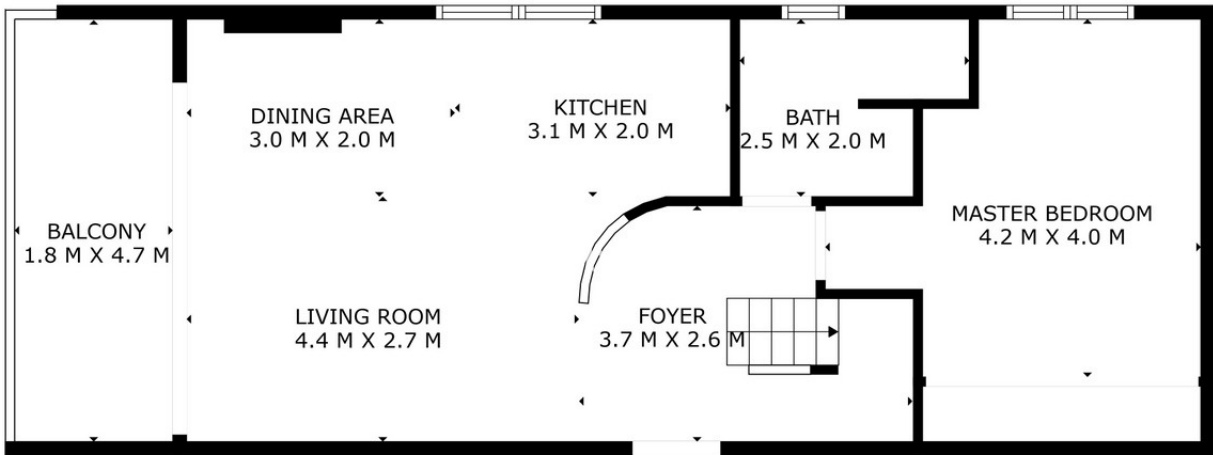

113 m2

Discover this beautifully renovated duplex penthouse perfectly positioned in the vibrant heart of Puerto Banús, boasting spectacular views directly over the iconic marina. Flooded with natural light and designed with an open-plan concept, the spacious interior seamlessly blends modern elegance with coastal charm. The main floor features a stylish, fully fitted kitchen and bright living area that opens onto a generous terrace — the ideal spot to relax and take in the lively marina atmosphere. This level also includes a comfortable bedroom and a contemporary bathroom. Upstairs, the second bedroom enjoys access to a private bathroom and opens out onto an expansive rooftop terrace, offering breathtaking panoramic views of the marina and the sparkling Mediterranean Sea — perfect for sunbathing, entertaining, or simply soaking in the scenery. This unbeatable location is not only ideal for enjoying unforgettable holidays but also represents a smart investment, with excellent rental potential throughout the year. Sold fully furnished and ready to move into, this is a turnkey opportunity to own a piece of paradise. Additionally, the building will soon be enhanced with the installation of a lift, adding further value and convenience. Don't miss the chance to own this extraordinary property in one of Marbella's most prestigious locations.

Мебель

- ✓ Полностью меблированный

FLOOR 1

FLOOR 2

SIZES ARE APPROXIMATE, ACTUAL MAY VARY.

6u5vbuh1hk

6u5vbuh1hk

6u5vbuh1hk

6u5vbuh1hk

SIZES ARE APPROXIMATE, ACTUAL MAY VARY.

SIZES ARE APPROXIMATE, ACTUAL MAY VARY.