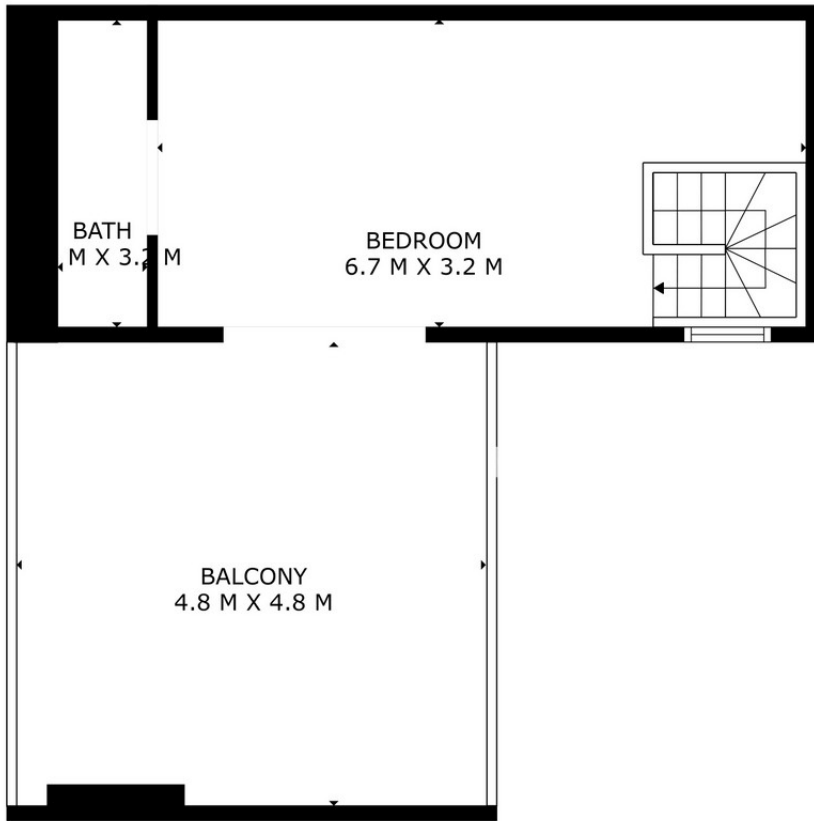

113 m2

Discover this beautifully renovated duplex penthouse perfectly positioned in the vibrant heart of Puerto Banús, boasting spectacular views directly over the iconic marina. Flooded with natural light and designed with an open-plan concept, the spacious interior seamlessly blends modern elegance with coastal charm. The main floor features a stylish, fully fitted kitchen and bright living area that opens onto a generous terrace — the ideal spot to relax and take in the lively marina atmosphere. This level also includes a comfortable bedroom and a contemporary bathroom. Upstairs, the second bedroom enjoys access to a private bathroom and opens out onto an expansive rooftop terrace, offering breathtaking panoramic views of the marina and the sparkling Mediterranean Sea — perfect for sunbathing, entertaining, or simply soaking in the scenery. This unbeatable location is not only ideal for enjoying unforgettable holidays but also represents a smart investment, with excellent rental potential throughout the year. Sold fully furnished and ready to move into, this is a turnkey opportunity to own a piece of paradise. Additionally, the building will soon be enhanced with the installation of a lift, adding further value and convenience. Don't miss the chance to own this extraordinary property in one of Marbella's most prestigious locations.

Мебель

- ✓ Полностью меблированный

FLOOR 1

FLOOR 2

SIZES ARE APPROXIMATE, ACTUAL MAY VARY.

6u5vbuh1hk

6u5vbuh1hk

6u5vbuh1hk

6u5vbuh1hk

SIZES ARE APPROXIMATE, ACTUAL MAY VARY.

SIZES ARE APPROXIMATE, ACTUAL MAY VARY.